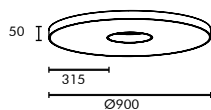

50W
4500 LUMENS
GS31 X09 YZ## ##