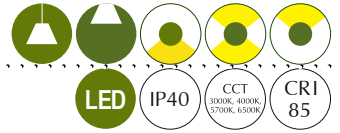

## SUSPENSION SYSTEM

- Suspension Length is customisable
- Standard Length of 1 meter cable provided with product

40W	4000 LUMENS	GS11 X06 YZ## ##
60W	6000 LUMENS	GS11 X09 YZ## ##
100W	10000 LUMENS	GS11 X12 YZ## ##
150W	15000 LUMENS	GS11 X18 YZ## ##
200W	20000 LUMENS	GS11 X24 YZ## ##