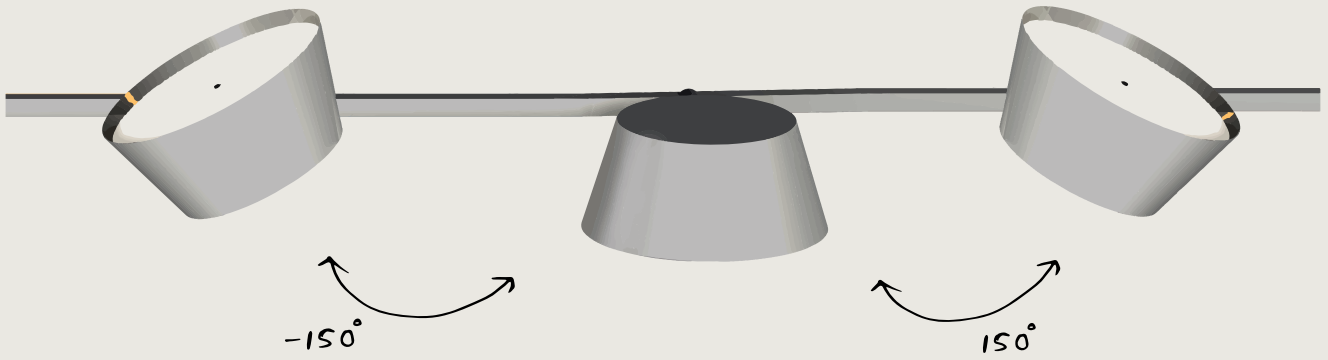

# CONICAL CLUSTER

UP-DOWN, DIRECT-INDIRECT, DIFFUSED SPINNED CONICAL CLUSTER

- Aluminium conical fixtures with rigid linear or circular frame to hold the cluster creates a unique look all together.
- The conical fixture can be tilted upto 150 degrees on either sides.
- The model shown is a cluster of 4 conical lamps.
- Also available in cluster of 6 and 8 cones on request.
- Ideal for direct and indirect lighting