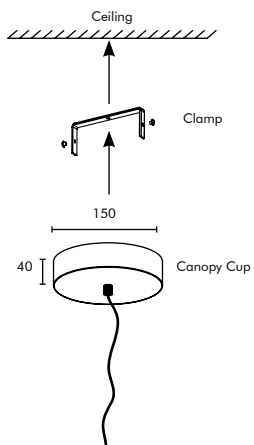

## SUSPENSION SYSTEM

- Suspension Length is customisable
- Standard Length of 1 meter cable provided with product

40W	4000 LUMENS	GS11 X06 YZ## ##
60W	6000 LUMENS	GS11 X09 YZ## ##
100W	10000 LUMENS	GS11 X12 YZ## ##
150W	15000 LUMENS	GS11 X18 YZ## ##
200W	20000 LUMENS	GS11 X24 YZ## ##