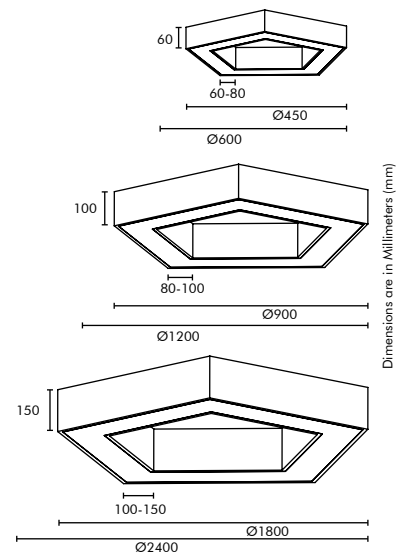

30W	2400 LUMENS	GS18 X04 YZ## ##
40W	3200 LUMENS	GS18 X06 YZ## ##
60W	4800 LUMENS	GS18 X09 YZ## ##
100W	8000 LUMENS	GS18 X12 YZ## ##
150W	12000 LUMENS	GS18 X18 YZ## ##
200W	16000 LUMENS	GS18 X24 YZ## ##

PMMA Diffuser