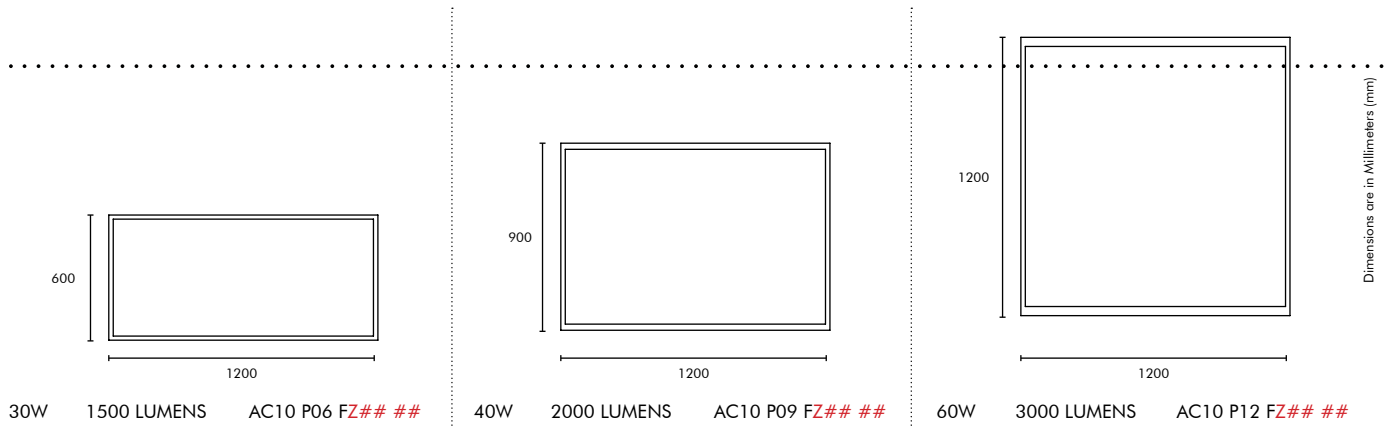

OPTIONS AVAILABLE

CONTROL

S - SWITCH

D - DALI

A - ANALOG

CCT

27 - 2700K

30 - 3000K

40 - 4000K

57 - 5700K

65 - 6500K

COLOR

02 ● Jet Black

41 ● Light Grey

44 ● Copper Brown

51 ● Perl Gold

52 ● Perl Dark Grey

TUNABLE
3000K to 6000K

PRODUCT CODING

Select from options and Specify the CODE

*REPLACE Z - CONTROL, ### - CCT & COLOR

* Customization available on SIZE and POWER

* Customized PAINT and POWDER COAT options available based on RAL

LIGHT SOURCE

LED Module