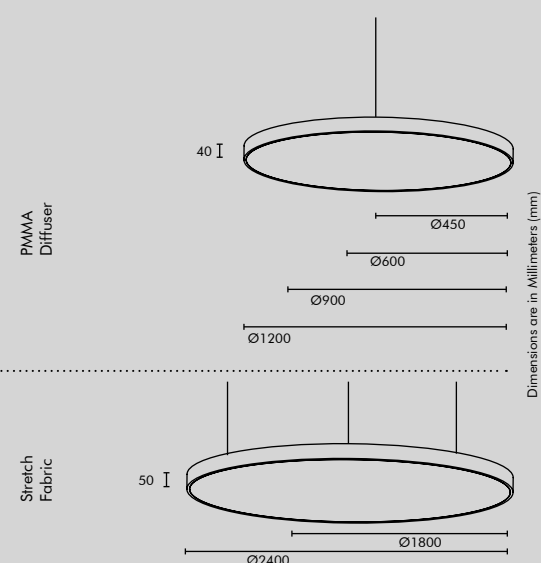

* Mentioned Wattage and Lumens is for Direct Light Distribution

OPTIONS AVAILABLE

MOUNTING	LIGHT DISTRIBUTION	CONTROL	CCT	COLOR
P - Pendant	D - Direct	S - SWITCH	27 - 2700K	01 Signal White
	I - Indirect	D - DALI	30 - 3000K	02 Jet Black
	F - Direct & Indirect	A - ANALOG	40 - 4000K	03 Graphite Grey
			57 - 5700K	04 Traffic Yellow
			65 - 6500K	06 Traffic Red
S - Surface Mount	D - Direct			07 Baby Blue
				08 Grass Green
				28 Salmon Pink

PRODUCT CODING

Select from options and Specify the CODE
*REPLACE X - MOUNTING, Y - LIGHT DISTRIBUTION, Z - CONTROL, ### - CCT & COLOR

* Customization available on SIZE and POWER
* Customized PAINT and POWDER COAT options available based on RAL

LUNNARK INITIATES AND DESIGNS NUMEROUS LIGHTING VARIANTS WHICH BRING LIFE AND ADDS VALUE TO AMBIENCE.

THESE LUMINAIRES WILL NOT ONLY SUFFICE THE CONVENTIONAL OBJECTIVE OF PROVIDING DESIRED LUMEN OUTPUT BUT WILL ALSO UPGRADE ENVIRONMENTS AND ELEVATE POSITIVE MOODS DUE TO AESTHETIC LIGHTING.