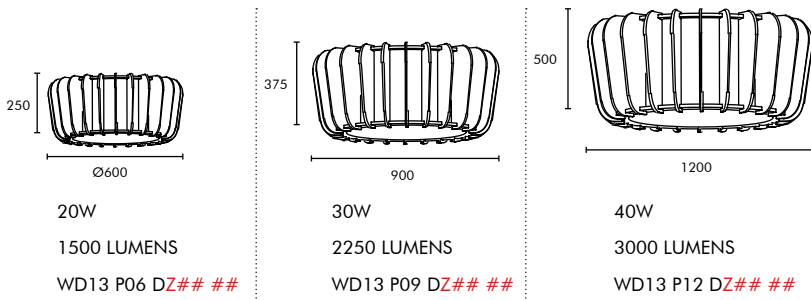

OPTIONS AVAILABLE

CONTROL

S - SWITCH

D - DALI

A - ANALOG

CCT

27 - 2700K

30 - 3000K

40 - 4000K

57 - 5700K

65 - 6500K

MDF

01 Alder

03 Beech

04 Birch

05 Cherry

TUNABLE
3000K to 6000K

PRODUCT CODING

Select from options and Specify the CODE

*REPLACE Z - CONTROL, ### - CCT & MDF

* Customization available on SIZE and POWER

* Possible customization in MDF is available

LIGHT SOURCE