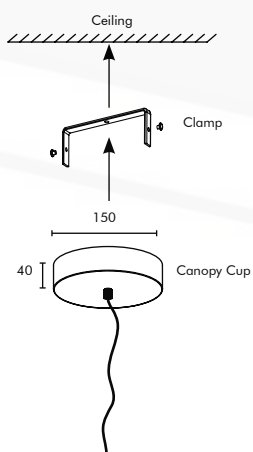

SUSPENSION SYSTEM

- Suspension Length is customisable
- Standard Length of 1 meter cable provided with product