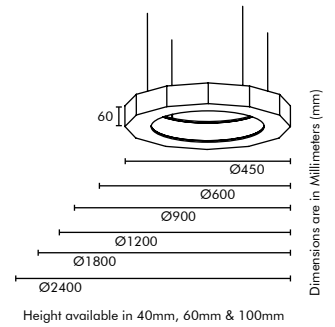

30W	2400 LUMENS	GS25 P04 DZ## ##
40W	3200 LUMENS	GS25 P06 DZ## ##
60W	4800 LUMENS	GS25 P09 DZ## ##
100W	8000 LUMENS	GS25 P12 DZ## ##
150W	12000 LUMENS	GS25 P18 DZ## ##
200W	16000 LUMENS	GS25 P24 DZ## ##

PMMA Diffuser

SUSPENSION SYSTEM

- Suspension Length is customisable
- Standard Length of 1 meter cable provided with product

OPTIONS AVAILABLE

CONTROL

- S - SWITCH
- D - DALI
- A - ANALOG

CCT

- 27 - 2700K
- 30 - 3000K
- 40 - 4000K
- 57 - 5700K
- 65 - 6500K

COLOR

- 01 ○ Signal White
- 02 ● Jet Black
- 03 ● Graphite Grey
- 04 ● Traffic Yellow
- 05 ● Pure Orange
- 06 ● Traffic Red
- 07 ● Baby Blue
- 08 ● Grass Green

TUNABLE
3000K to 6000K

PRODUCT CODING

Select from options and Specify the CODE

*REPLACE Z - CONTROL, ### - CCT & COLOR

* Customization available on SIZE and POWER

* Customized PAINT and POWDER COAT options available based on RAL