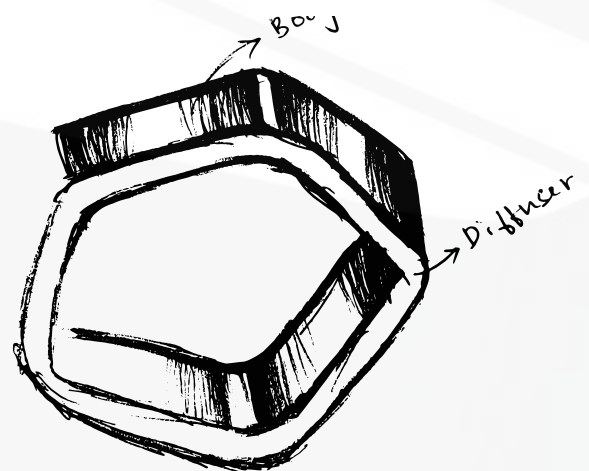

SUSPENSION SYSTEM

- Suspension Length is customisable
- Standard Length of 1 meter cable provided with product