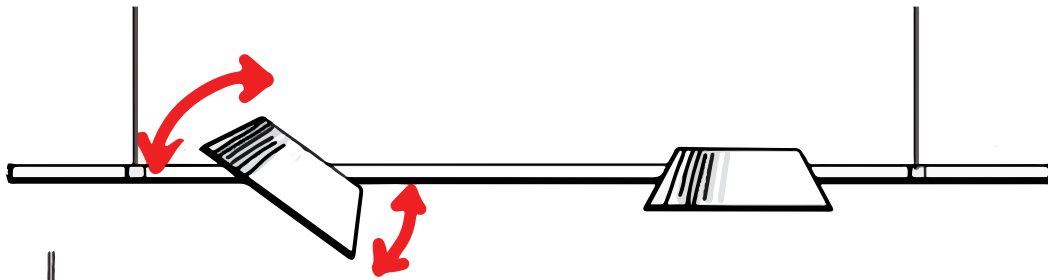

TUNABLE
3000K to 6000K

LIGHT SOURCE

LED Module