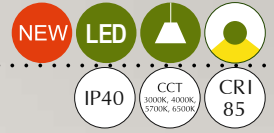

10W	600 LUMENS	CK09 P03 DZ## DF
15W	900 LUMENS	CK09 P04 DZ## DF