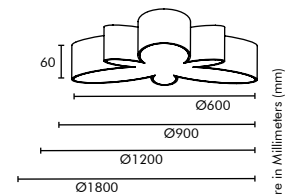

Dimensions are in Millimeters (mm)

40W	3200 LUMENS	GS29 P06 DZ## ##
60W	4800 LUMENS	GS29 P09 DZ## ##
100W	8000 LUMENS	GS29 P12 DZ## ##
150W	12000 LUMENS	GS29 P18 DZ## ##

PMMA Diffuser