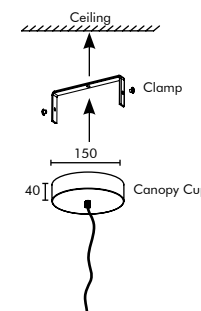

SUSPENSION SYSTEM

- Suspension Length is customisable
- Standard Length of 1 meter cable provided with product

* Customization available on SIZE and POWER

* Customized PAINT and POWDER COAT options available based on RAL