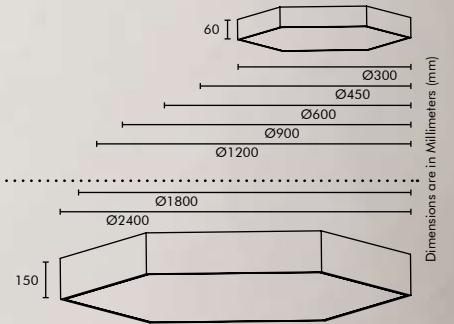

20W	2000 LUMENS	GS21 X03 YZ### ##
30W	3000 LUMENS	GS21 X04 YZ### ##
40W	4000 LUMENS	GS21 X06 YZ### ##
60W	6000 LUMENS	GS21 X09 YZ### ##
100W	10000 LUMENS	GS21 X12 YZ### ##

150W	15000 LUMENS	GS21 X18 YZ### ##
200W	20000 LUMENS	GS21 X24 YZ### ##

PMMA Diffuser

Stretch Fabric Diffuser