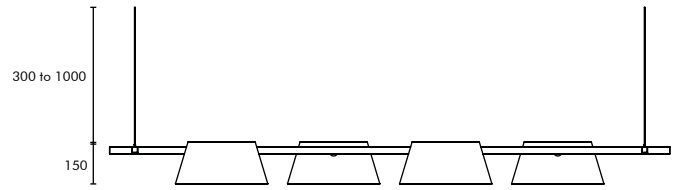

Dimensions are in Millimeters (mm)

40W
3200 LUMENS
DS02 P10 FZ## ##

60W
4800 LUMENS
DS02 P15 FZ## ##