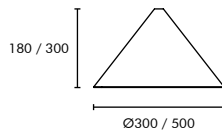

20W 1600 LUMENS WD05 P03 DS## ##
30W 2400 LUMENS WD05 P05 DS## ##