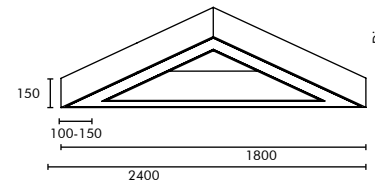

PMMA Diffuser

PMMA Diffuser

Dimensions are in Millimeters (mm)

PMMA Diffuser

\* Mentioned Wattage and Lumens is for Direct Light Distribution