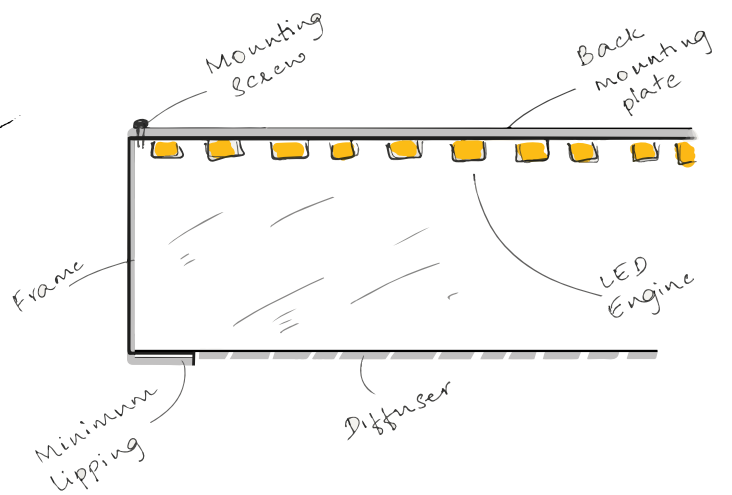

IT HUDDLE SPACE