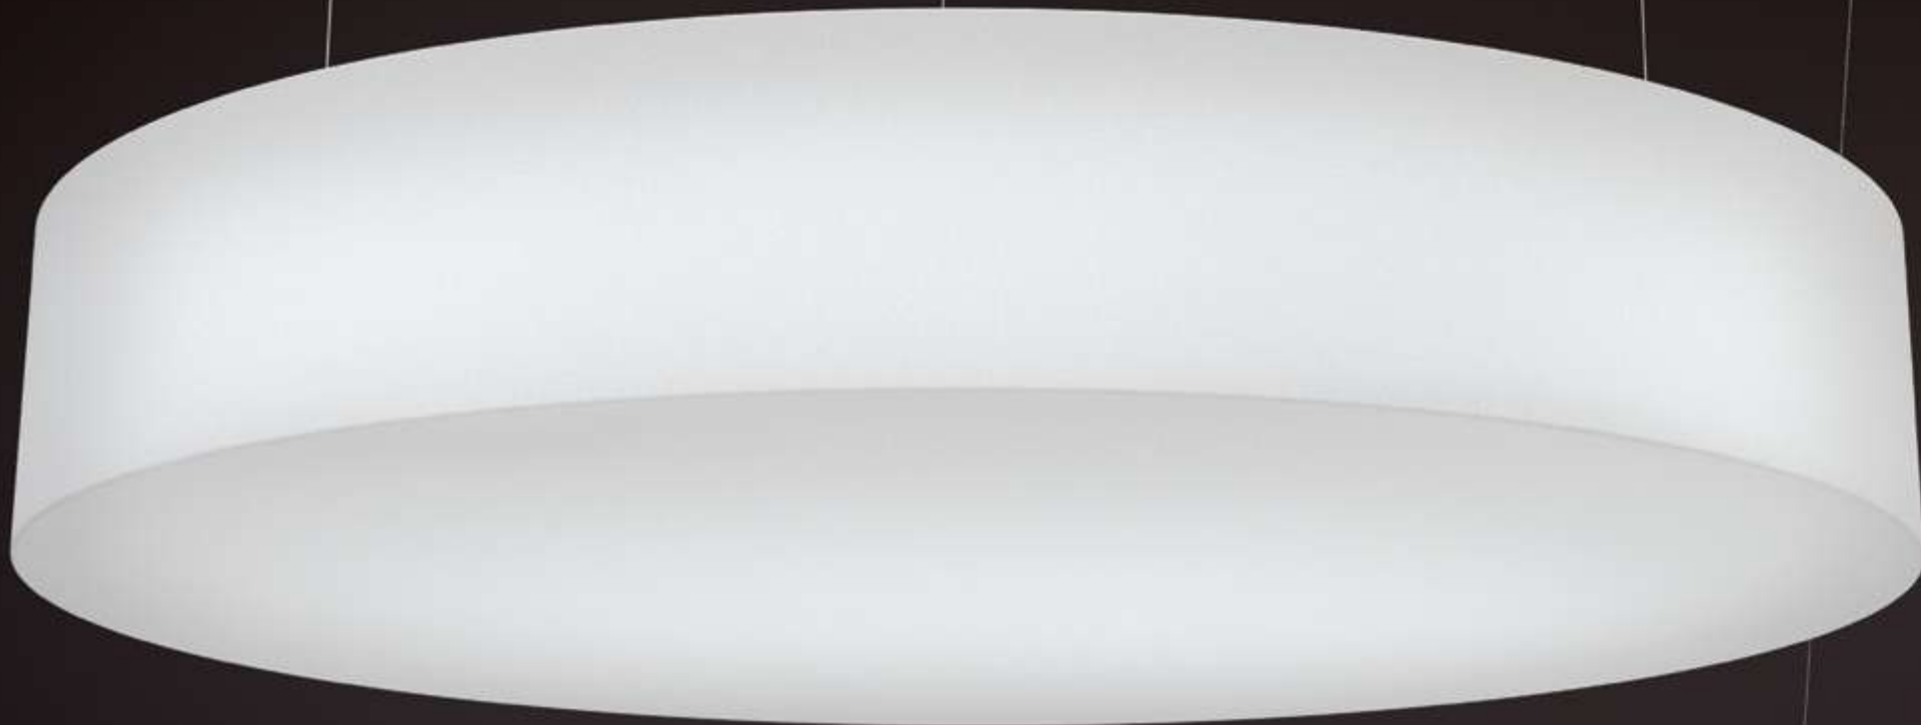

BLANC

BLANC-C