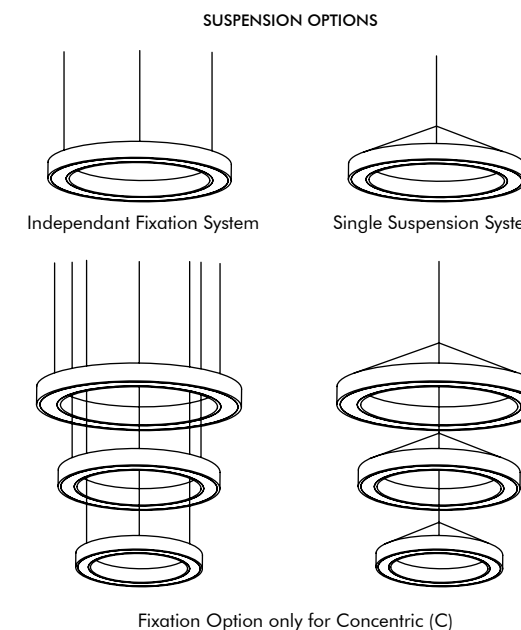

## SUSPENSION SYSTEM

- Suspension Length is customisable
- Standard Length of 1 meter cable provided with product

**AESTHETIC LIGHTING SOLUTIONS FOR ANY AREA..**

30W	2400 LUMENS	GS02 X04 YZ## ##
40W	3200 LUMENS	GS02 X06 YZ## ##
60W	4800 LUMENS	GS02 X09 YZ## ##
100W	8000 LUMENS	GS02 X12 YZ## ##
120W	9600 LUMENS	GS02 X15 YZ## ##
150W	12000 LUMENS	GS02 X18 YZ## ##
200W	16000 LUMENS	GS02 X24 YZ## ##