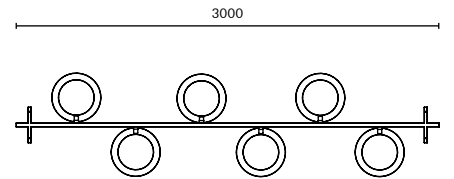

120W
9600 LUMENS
DS02 P30 FZ## ##