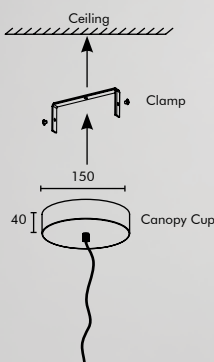

SUSPENSION SYSTEM

- Suspension Length is customisable
- Standard Length of 1 meter cable provided with product