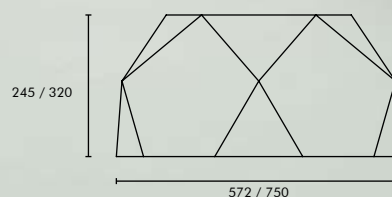

# PENTA DOME

30W	2400 LUMENS	DS10 P05 DZ### ##
40W	3200 LUMENS	DS10 P07 DZ### ##

\*Given Wattage and Lumens are with respect to LED module with Diffuser

Dimensions are in Millimeters (mm)