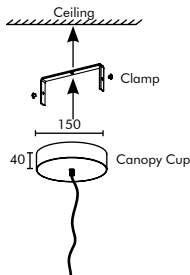

SUSPENSION SYSTEM

- Suspension Length is customisable
- Standard Length of 1 meter cable provided with product

TUNABLE
3000K to 6000K

OPTIONS AVAILABLE

CONTROL	CCT	COLOR
S - SWITCH	27 - 2700K	01 ○ Signal White
D - DALI	30 - 3000K	02 ● Jet Black
A - ANALOG	40 - 4000K	03 ● Graphite Grey
	57 - 5700K	04 ● Traffic Yellow
	65 - 6500K	23 ● Ruby Red

PRODUCT CODING

Select from options and Specify the CODE

*REPLACE Z - CONTROL, ## ## - CCT & COLOR

* Customization available on SIZE and POWER

* Customized PAINT and POWDER COAT options available based on RAL