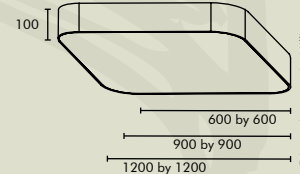

PMMA Diffuser

Dimensions are in Millimeters (mm)

Stretch Fabric Diffuser