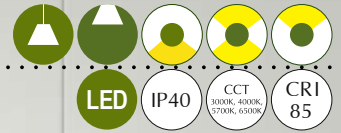

ESAGONO-C

30W	2400 LUMENS	GS22 X04 YZ## ##
40W	3200 LUMENS	GS22 X06 YZ## ##
60W	4800 LUMENS	GS22 X09 YZ## ##
100W	8000 LUMENS	GS22 X12 YZ## ##
150W	12000 LUMENS	GS22 X18 YZ## ##
200W	16000 LUMENS	GS22 X24 YZ## ##

PMMA Diffuser

* Mentioned Wattage and Lumens is for Direct Light Distribution

OPTIONS AVAILABLE

MOUNTING

P - Pendant

LIGHT DISTRIBUTION

D - Direct

I - Indirect

F - Direct & Indirect

CONTROL

S - SWITCH

D - DALI

A - ANALOG

CCT

27 - 2700K

30 - 3000K

40 - 4000K

57 - 5700K

65 - 6500K

COLOR

01 Signal White

02 Jet Black

03 Graphite Grey

05 Pure Orange

06 Traffic Red

07 Baby Blue

08 Grass Green

51 Perl Gold

S - Surface Mount

D - Direct

TUNABLE
3000K to 6000K

PRODUCT CODING

Select from options and Specify the CODE

*REPLACE X - MOUNTING, Y - LIGHT DISTRIBUTION, Z - CONTROL, ## ## - CCT & COLOR

* Customization available on SIZE and POWER

* Customized PAINT and POWDER COAT options available based on RAL