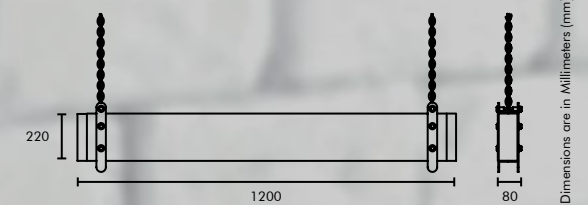

20W

1600 LUMENS

WD07 P12 DZ## ##