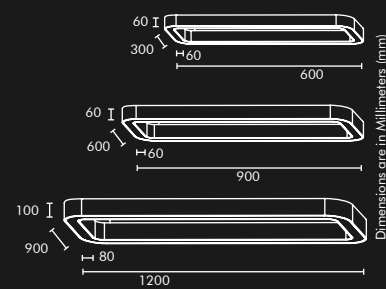

40W	3200 LUMENS	GS12 X06 YZ## ##
60W	4800 LUMENS	GS12 X09 YZ## ##
100W	8000 LUMENS	GS12 X12 YZ## ##

PMMA Diffuser

Dimensions are in Millimeters (mm)

150W	12000 LUMENS	GS12 X18 YZ## ##
200W	16000 LUMENS	GS12 X24 YZ## ##

PMMA Diffuser