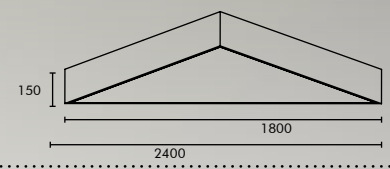

20W	2000 LUMENS	GS13 X03 YZ## ##	PMMA Diffuser
30W	3000 LUMENS	GS13 X04 YZ## ##	
40W	4000 LUMENS	GS13 X06 YZ## ##	PMMA Diffuser
60W	6000 LUMENS	GS13 X09 YZ## ##	
100W	10000 LUMENS	GS13 X12 YZ## ##	
150W	15000 LUMENS	GS13 X18 YZ## ##	Stretch Fabric Diffuser
200 W	20000 LUMENS	GS13 X24 YZ## ##	

Dimensions are in Millimeters (mm)

* Mentioned Wattage and Lumens is for Direct Light Distribution

OPTIONS AVAILABLE

MOUNTING

LIGHT DISTRIBUTION

CONTROL

CCT

- 27 - 2700K
- 30 - 3000K
- 40 - 4000K
- 57 - 5700K
- 65 - 6500K

COLOR

- 01 ○ Signal White
- 02 ● Jet Black
- 04 ● Traffic Yellow
- 06 ● Traffic Red
- 07 ● Baby Blue
- 10 ● Fern Green
- 21 ● Salmon Orange

TUNABLE
3000K to 6000K

PRODUCT CODING

Select from options and Specify the CODE

*REPLACE X - MOUNTING, Y - LIGHT DISTRIBUTION, Z - CONTROL, ## ## - CCT & COLOR

* Customization available on SIZE and POWER

* Customized PAINT and POWDER COAT options available based on RAL