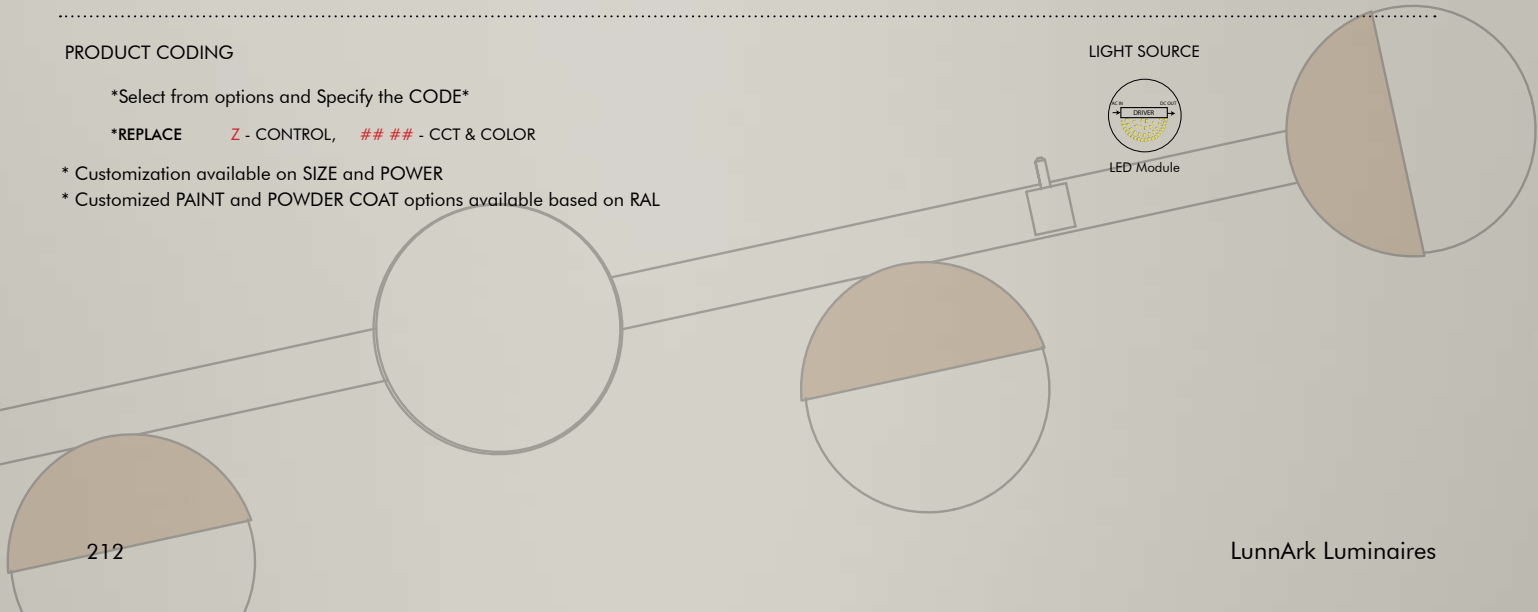

LIGHT SOURCE