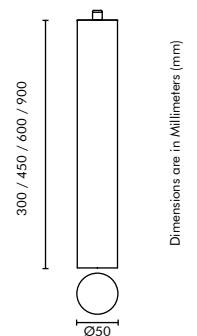

ROA SLIM

10W	700 LUMENS	EX3A P03 DZ## ##
10W	700 LUMENS	EX3A P04 DZ## ##
10W	700 LUMENS	EX3A P06 DZ## ##
10W	700 LUMENS	EX3A P09 DZ## ##

PRODUCT CODING

Select from options and Specify the CODE

*REPLACE Z - CONTROL, ## ## - CCT & COLOR

* Customization available on SIZE and POWER

* Customized PAINT and POWDER COAT options available based on RAL