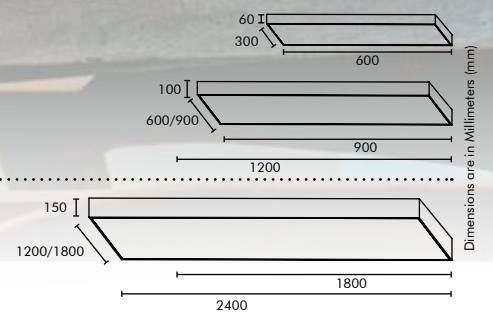

SUSPENSION SYSTEM

- Suspension Length is customisable
- Standard Length of 1 meter cable provided with product