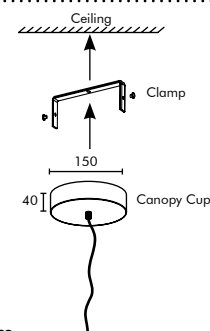

SUSPENSION SYSTEM

- Suspension Length is customisable
- Standard Length of 1 meter cable provided with product