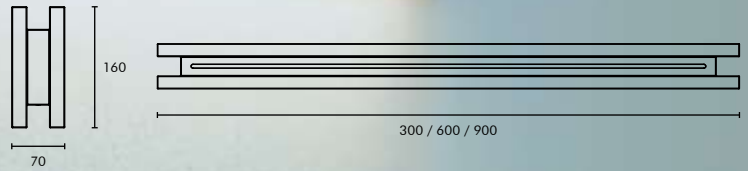

Dimensions are in Millimeters (mm)