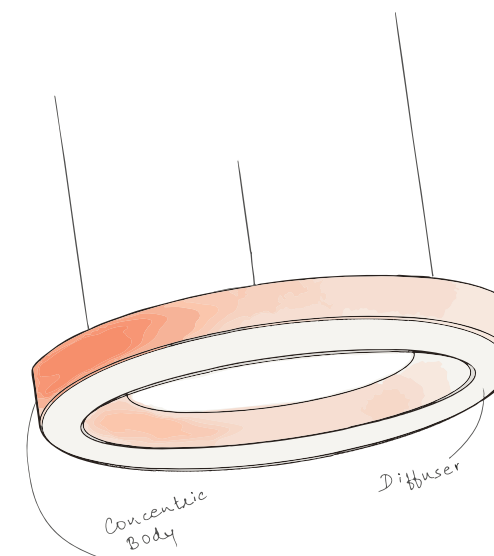

## RINGS THAT ILLUMINATE...

Features:

- Circular Concentric Shape Housing
- Suspended or Customization available for surface mounting
- LEDs with Low Power Consumption
- Energy efficient
- Optional Dimmable with DALI signal
- PMMA Diffuser