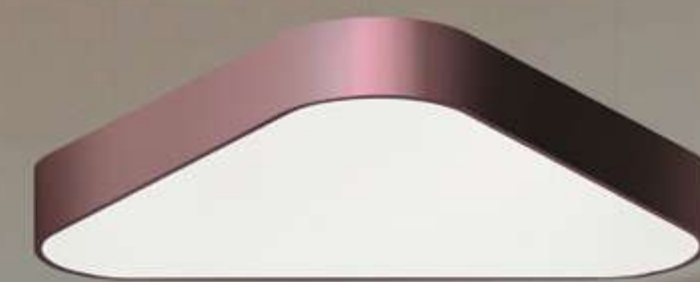

TREKANT-S

20W	2000 LUMENS	GS15 X03 YZ## ##
30W	3000 LUMENS	GS15 X04 YZ## ##
40W	4000 LUMENS	GS15 X06 YZ## ##

60W	6000 LUMENS	GS15 X09 YZ## ##
100W	10000 LUMENS	GS15 X12 YZ## ##

150W	15000 LUMENS	GS15 X18 YZ## ##
200W	20000 LUMENS	GS15 X24 YZ## ##

PMMA Diffuser
PMMA Diffuser
Stretch Fabric Diffuser

* Mentioned Wattage and Lumens is for Direct Light Distribution

OPTIONS AVAILABLE

MOUNTING P - Pendant S - Surface Mount	LIGHT DISTRIBUTION D - Direct I - Indirect F - Direct & Indirect D - Direct	CONTROL S - SWITCH D - DALI A - ANALOG TUNABLE 3000K to 6000K	CCT 27 - 2700K 30 - 3000K 40 - 4000K 57 - 5700K 65 - 6500K	COLOR 01 Signal White 02 Jet Black 03 Graphite Grey 04 Traffic Yellow 05 Pure Orange 07 Baby Blue 08 Grass Green 49 Black Red

PRODUCT CODING
Select from options and Specify the CODE

*REPLACE X - MOUNTING, Y - LIGHT DISTRIBUTION, Z - CONTROL, ### - CCT & COLOR

* Customization available on SIZE and POWER
* Customized PAINT and POWDER COAT options available based on RAL