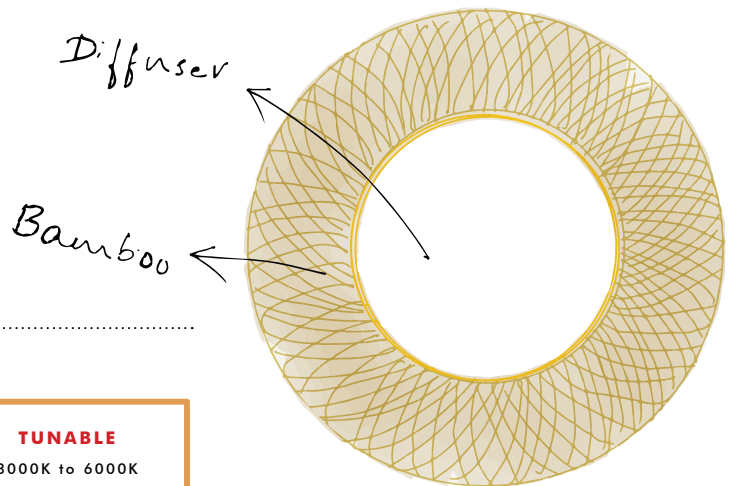

#### PRODUCT CODING

\*Select from options and Specify the CODE\*

\*REPLACE Z - CONTROL, ## - CCT

\* Control and Tunable options are available only with the choice of LED module

\* Customization available on SIZE and POWER