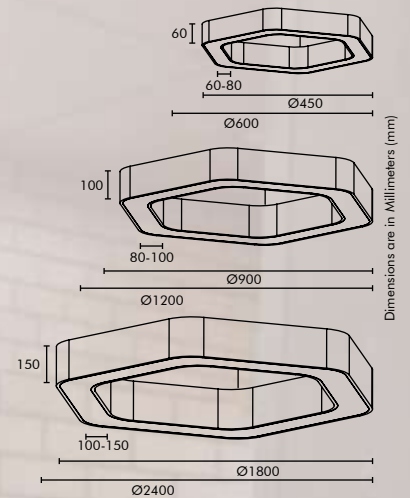

30W	2400 LUMENS	GS24 X04 YZ## ##
40W	3200 LUMENS	GS24 X06 YZ## ##
60W	4800 LUMENS	GS24 X09 YZ## ##
100W	8000 LUMENS	GS24 X12 YZ## ##
150W	12000 LUMENS	GS24 X18 YZ## ##
200W	16000 LUMENS	GS24 X24 YZ## ##

PMMA Diffuser