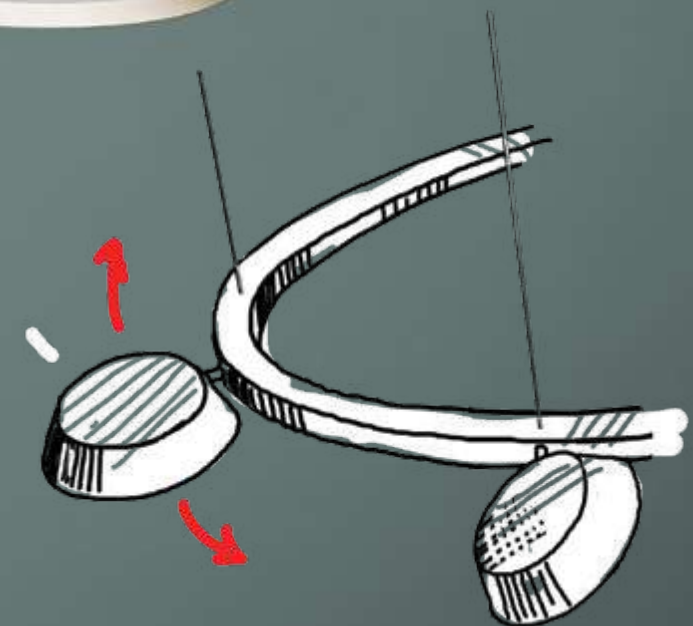

Dimensions are in Millimeters (mm)

TUNABLE
3000K to 6000K