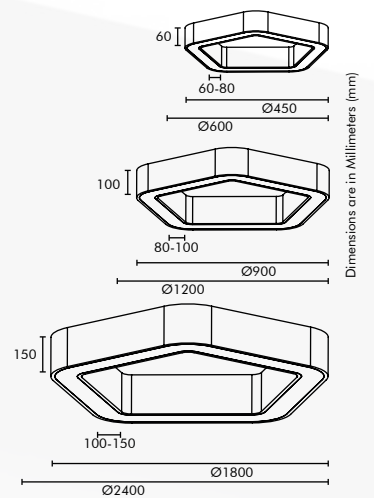

30W	2400 LUMENS	GS20 X04 YZ## ##
40W	3200 LUMENS	GS20 X06 YZ## ##
60W	4800 LUMENS	GS20 X09 YZ## ##
100W	8000 LUMENS	GS20 X12 YZ## ##
150W	12000 LUMENS	GS20 X18 YZ## ##
200W	16000 LUMENS	GS20 X24 YZ## ##

PMMA Diffuser