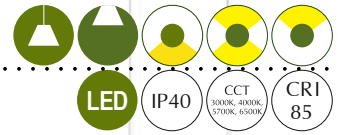

AAAYATA-C

40W	3200 LUMENS	GS10 X06 YZ## ##
60W	4800 LUMENS	GS10 X09 YZ## ##
100W	8000 LUMENS	GS10 X12 YZ## ##
150W	12000 LUMENS	GS10 X18 YZ## ##
200W	16000 LUMENS	GS10 X24 YZ## ##

PMMA Diffuser

* Mentioned Wattage and Lumens is for Direct Light Distribution

SUSPENSION SYSTEM

- Suspension Length is customisable
- Standard Length of 1 meter cable provided with product

OPTIONS AVAILABLE

MOUNTING

P - Pendant

S - Surface Mount

LIGHT DISTRIBUTION

D - Direct

I - Indirect

F - Direct & Indirect

D - Direct

CONTROL

S -

D -

A -

CCT

27 - 2700K

30 - 3000K

40 - 4000K

57 - 5700K

65 - 6500K

COLOR

02 ● Jet Black

03 ● Graphite Grey

04 ● Traffic Yellow

05 ● Pure Orange

06 ● Traffic Red

08 ● Grass Green

14 ● Oyster White

35 ● Turquoise Blue

PRODUCT CODING

Select from options and Specify the CODE

*REPLACE X - MOUNTING, Y - LIGHT DISTRIBUTION, Z - CONTROL, ### - CCT & COLOR

* Customization available on SIZE and POWER

* Customized PAINT and POWDER COAT options available based on RAL