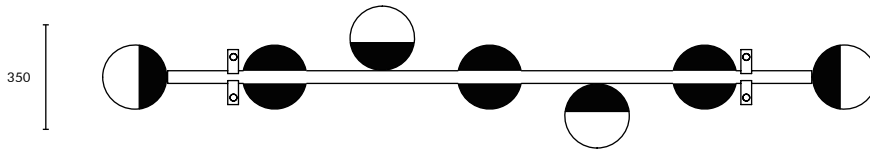

# OZO-CLUSTER

30W  
1800 LUMENS  
GL01 P06 FZ## ##

50W  
3000 LUMENS  
GL01 P15 FZ## ##

70W  
4200 LUMENS  
GL01 P18 FZ## ##

Dimensions are in Millimeters (mm)

\* Applicable Globe size is of 100mm or 150mm