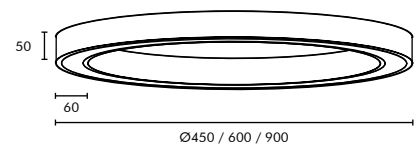

# RING

20W	1600 LUMENS	CK08 P04 DZ## DF
30W	2400 LUMENS	CK08 P06 DZ## DF
50W	4000 LUMENS	CK08 P09 DZ## DF

Dimensions are in Millimeters (mm)