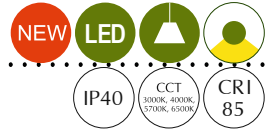

CODA

15W	1350 LUMENS	CK02 P03 DZ## DF
20W	1800 LUMENS	CK02 P04 DZ## DF
30W	2700 LUMENS	CK02 P06 DZ## DF

*Given Wattage and Lumens are with respect to LED module with Diffuser

OPTIONS AVAILABLE

CONTROL

S - SWITCH

D - DALI

A - ANALOG

CCT

27 - 2700K

30 - 3000K

40 - 4000K

57 - 5700K

65 - 6500K

Dimensions are in Millimeters (mm)

PRODUCT CODING

Select from options and Specify the CODE

*REPLACE Z - CONTROL, ## - CCT

* Customization available on SIZE and POWER

LIGHT SOURCE