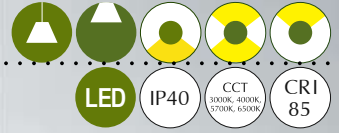

FEMKANT

30W	3000 LUMENS	GS17 X04 YZ## ##
40W	4000 LUMENS	GS17 X06 YZ## ##
60W	6000 LUMENS	GS17 X09 YZ## ##
100W	10000 LUMENS	GS17 X12 YZ## ##

150W	15000 LUMENS	GS17 X18 YZ## ##
200W	20000 LUMENS	GS17 X24 YZ## ##

PMMA Diffuser

Stretch Fabric Diffuser

* Mentioned Wattage and Lumens is for Direct Light Distribution

OPTIONS AVAILABLE

MOUNTING

P - Pendant

LIGHT DISTRIBUTION

D - Direct

I - Indirect

F - Direct & Indirect

CONTROL

S - SWITCH

D - DALI

A - ANALOG

CCT

27 - 2700K

30 - 3000K

40 - 4000K

57 - 5700K

65 - 6500K

COLOR

01 Signal White

02 Jet Black

03 Graphite Grey

04 Traffic Yellow

05 Pure Orange

07 Baby Blue

08 Grass Green

30 Signal Violet

S - Surface Mount

D - Direct

PRODUCT CODING

Select from options and Specify the CODE

*REPLACE X - MOUNTING, Y - LIGHT DISTRIBUTION, Z - CONTROL, ## ## - CCT & COLOR

* Customization available on SIZE and POWER

* Customized PAINT and POWDER COAT options available based on RAL