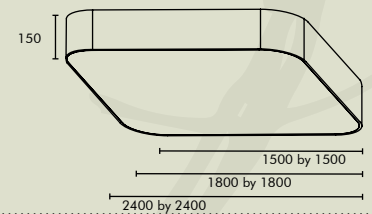

PMMA Diffuser

PMMA Diffuser

Dimensions are in Millimeters (mm)

Stretch Fabric Diffuser

\* Mentioned Wattage and Lumens is for Direct Light Distribution

OPTIONS AVAILABLE

MOUNTING

P - Pendant