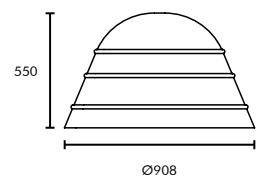

Dimensions are in Millimeters (mm)