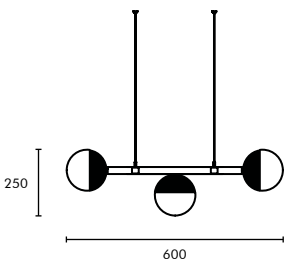

# OZO-CLUSTER

30W  
1800 LUMENS  
GL01 P06 FZ## ##

50W  
3000 LUMENS  
GL01 P15 FZ## ##

70W  
4200 LUMENS  
GL01 P18 FZ## ##

Dimensions are in Millimeters (mm)

\* Applicable Globe size is of 100mm or 150mm