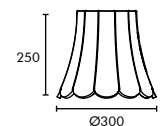

MOTIF

20W   1400 LUMENS   CC8A P03 DZ## DF

15W   1050 LUMENS   CC8B P02 DZ## DF

*Given Wattage and Lumens are with respect to LED module with Diffuser

LIGHT SOURCE OPTIONS

TUNABLE
3000K to 6000K

- Control and Tunable options are available only with the choice of LED module
- Customization available on SIZE and POWER