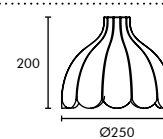

MOTIF

20W   1400 LUMENS   CC8A P03 DZ## DF

15W   1050 LUMENS   CC8B P02 DZ## DF

*Given Wattage and Lumens are with respect to LED module with Diffuser

LIGHT SOURCE OPTIONS

TUNABLE
3000K to 6000K

- Control and Tunable options are available only with the choice of LED module
- Customization available on SIZE and POWER