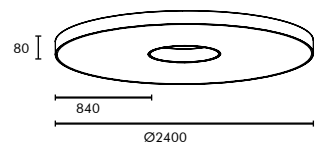

150W
13500 LUMENS
GS31 X24 YZ## ##