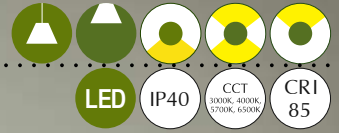

TREKANT

20W	2000 LUMENS	GS13 X03 YZ## ##	PMMA Diffuser
30W	3000 LUMENS	GS13 X04 YZ## ##	
40W	4000 LUMENS	GS13 X06 YZ## ##	PMMA Diffuser
60W	6000 LUMENS	GS13 X09 YZ## ##	
100W	10000 LUMENS	GS13 X12 YZ## ##	
150W	15000 LUMENS	GS13 X18 YZ## ##	Stretch Fabric Diffuser
200 W	20000 LUMENS	GS13 X24 YZ## ##	

Dimensions are in Millimeters (mm)

* Mentioned Wattage and Lumens is for Direct Light Distribution

OPTIONS AVAILABLE

MOUNTING

LIGHT DISTRIBUTION

CONTROL

CCT

- 27 - 2700K
- 30 - 3000K
- 40 - 4000K
- 57 - 5700K
- 65 - 6500K

COLOR

- 01 ○ Signal White
- 02 ● Jet Black
- 04 ● Traffic Yellow
- 06 ● Traffic Red
- 07 ● Baby Blue
- 10 ● Fern Green
- 21 ● Salmon Orange

TUNABLE
3000K to 6000K

PRODUCT CODING

Select from options and Specify the CODE

*REPLACE X - MOUNTING, Y - LIGHT DISTRIBUTION, Z - CONTROL, ## ## - CCT & COLOR

* Customization available on SIZE and POWER

* Customized PAINT and POWDER COAT options available based on RAL