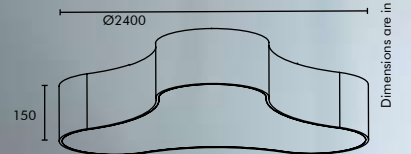

Dimensions are in Millimeters (mm)