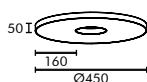

SOL

20W
1800 LUMENS
GS31 X04 YZ## ##

80W
7200 LUMENS
GS31 X12 YZ## ##

30W
2700 LUMENS
GS31 X06 YZ## ##

PMMA
Diffuser

200W
18000 LUMENS
GS31 X18 YZ## ##

PMMA
Diffuser

50W
4500 LUMENS
GS31 X09 YZ## ##

150W
13500 LUMENS
GS31 X24 YZ## ##

Dimensions are in Millimeters (mm)

SUSPENSION SYSTEM

- Suspension Length is customisable
- Standard Length of 1 meter cable provided with product

PRODUCT CODING

Select from options and Specify the CODE

*REPLACE X - MOUNTING, Y - LIGHT DISTRIBUTION, Z - CONTROL, #### - CCT & COLOR

* Customization available on SIZE and POWER

* Customized PAINT and POWDER COAT options available based on RAL