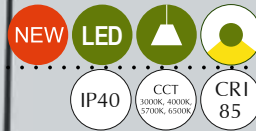

DRU-CURVE

9W 540 LUMENS WD6C P12 DZ## ##