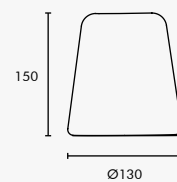

10W

600 LUMENS

CK05 X01 DS## DF