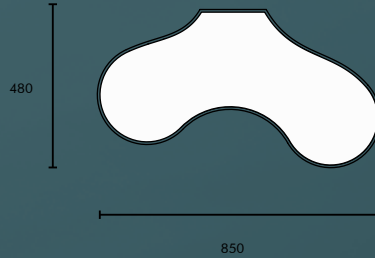

40W 2560 LUMENS DS33 P05 DZ### ##

25W 2000 LUMENS DS33 P06 DZ### ##