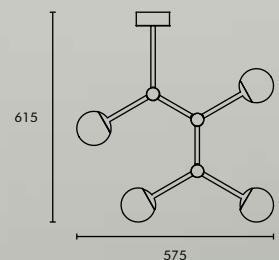

# NEST

\* Applicable Globe size is of 100mm

20W

1400 LUMENS

GL04 P10 FZ## ##

Dimensions are in Millimeters (mm)