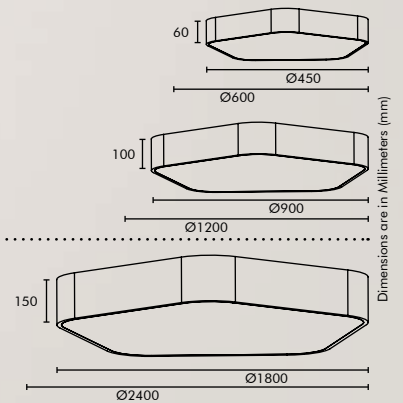

30W	3000 LUMENS	GS19 X04 YZ### ##
40W	4000 LUMENS	GS19 X06 YZ### ##
60W	6000 LUMENS	GS19 X09 YZ### ##
100W	10000 LUMENS	GS19 X12 YZ### ##
150W	15000 LUMENS	GS19 X18 YZ### ##
200W	20000 LUMENS	GS19 X24 YZ### ##

PMMA
Diffuser

Stretch
Fabric
Diffuser