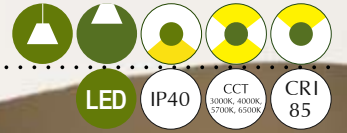

**TUNABLE**

3000K to 6000K

SUSPENSION SYSTEM

- Suspension Length is customisable
- Standard Length of 1 meter cable provided with product