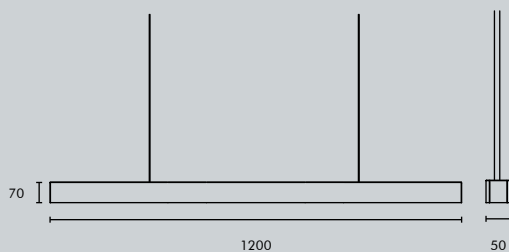

DRU-CURVE

9W 540 LUMENS WD6C P12 DZ## ##