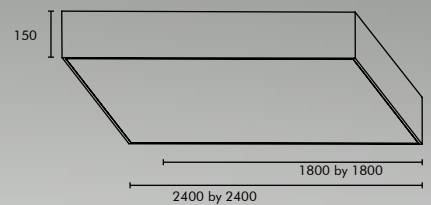

PMMA Diffuser

PMMA Diffuser

Stretch Fabric Diffuser

Dimensions are in Millimeters (mm)

\* Mentioned Wattage and Lumens is for Direct Light Distribution

SUSPENSION SYSTEM

- Suspension Length is customisable
- Standard Length of 1 meter cable provided with product