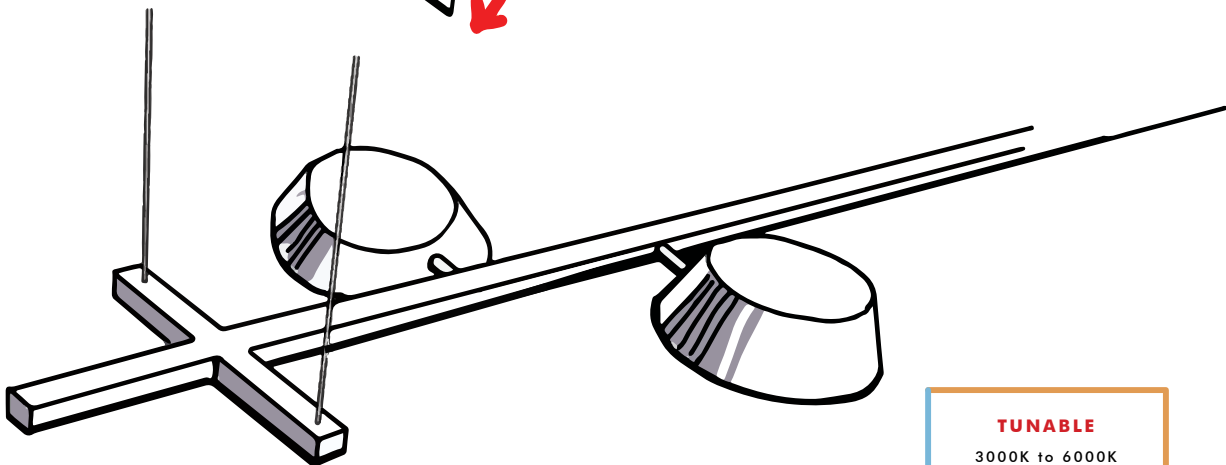

TUNABLE
3000K to 6000K

LIGHT SOURCE

LED Module