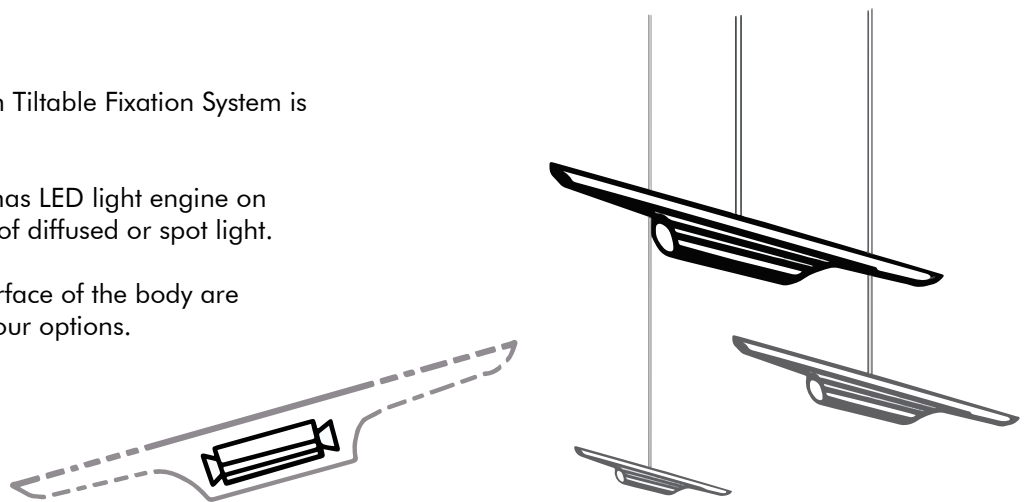

# FALCON

12W 960 LUMENS DS13 P09 DS###

20W 1600 LUMENS DS13 P12 DS###

Dimensions are in Millimeters (mm)

- A rigid suspension rod with Tiltable Fixation System is provided.
- Wing shaped metal body has LED light engine on either side with the option of diffused or spot light.
- Inner surface and outer surface of the body are provided with different colour options.