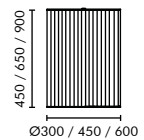

30W 1800 LUMENS DS26 P04 DZ### ##

40W 2400 LUMENS DS26 P06 DZ### ##

Dimensions are in Millimeters (mm)