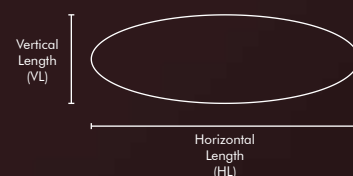

20W	2000 LUMENS	GS03 X03 YZ###
30W	3000 LUMENS	GS03 X04 YZ###
40W	4000 LUMENS	GS03 X06 YZ###
60W	6000 LUMENS	GS03 X09 YZ###
100W	10000 LUMENS	GS03 X12 YZ###
120W	12000 LUMENS	GS03 X15 YZ###
150W	15000 LUMENS	GS03 X18 YZ###
200W	20000 LUMENS	GS03 X24 YZ###

* Mentioned Wattage and Lumens is for Direct Light Distribution

SUSPENSION SYSTEM

- Suspension Length is customizable
- Standard Length of 1 meter cable provided with product

OPTIONS AVAILABLE

MOUNTING

P - Pendant

S - Surface Mount

LIGHT DISTRIBUTION

D - Direct

I - Indirect

F - Direct & Indirect

D - Direct

CONTROL

S -

D -

A -

CCT

27 - 2700K

30 - 3000K

40 - 4000K

57 - 5700K

65 - 6500K

COLOR

01

02

04

05

06

07

08

13

PRODUCT CODING

Select from options and Specify the CODE

*REPLACE X - MOUNTING, Y - LIGHT DISTRIBUTION, Z - CONTROL, ### - CCT & COLOR

* Customization available on SIZE and POWER

* Customized PAINT and POWDER COAT options available based on RAL

TUNABLE
3000K to 6000K

SLANT IS THE NEW STYLE.....

Features:

- Elliptical Shape Housing
- Suspended or Surface mount
- Slant mounting option available
- LEDs with Low Power Consumption
- Energy Efficient
- Optional Dimmable with DALI signal
- PMMA Diffuser / Stretch fabric