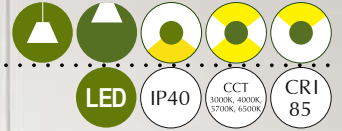

CLOUD

40W	4000 LUMENS	GS26 X06 YZ## ##
60W	6000 LUMENS	GS26 X09 YZ## ##
100W	10000 LUMENS	GS26 X12 YZ## ##
40W	3200 LUMENS	GS27 X06 YZ## ##
60W	4800 LUMENS	GS27 X09 YZ## ##
100W	8000 LUMENS	GS27 X12 YZ## ##

PMMA Diffuser

Dimensions are in Millimeters (mm)

Height available in 40mm, 60mm & 100mm

* Mentioned Wattage and Lumens is for Direct Light Distribution

SUSPENSION SYSTEM

- Suspension Length is customisable
- Standard Length of 1 meter cable provided with product

OPTIONS AVAILABLE

MOUNTING

P - Pendant

LIGHT DISTRIBUTION

D - Direct

I - Indirect

F - Direct & Indirect

CONTROL

S - SWITCH

D - DALI

A - ANALOG

CCT

- 27 - 2700K
- 30 - 3000K
- 40 - 4000K
- 57 - 5700K
- 65 - 6500K

COLOR

- 01 Signal White
- 02 Jet Black
- 03 Graphite Grey
- 04 Traffic Yellow
- 05 Pure Orange

S - Surface Mount

D - Direct

PRODUCT CODING

Select from options and Specify the CODE

*REPLACE X - MOUNTING, Y - LIGHT DISTRIBUTION, Z - CONTROL, ### - CCT & COLOR

* Customization available on SIZE and POWER

* Customized PAINT and POWDER COAT options available based on RAL