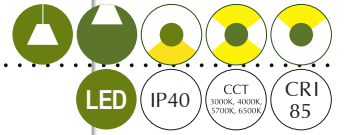

SUSPENSION SYSTEM

- Suspension Length is customisable
- Standard Length of 1 meter cable provided with product