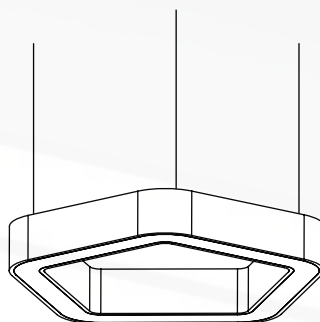

SUSPENSION SYSTEM

- Suspension Length is customisable
- Standard Length of 1 meter cable provided with product