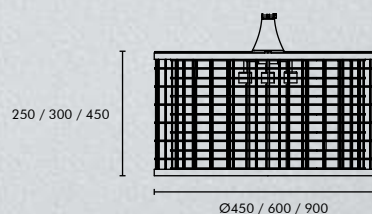

## LIGHT SOURCE

LED Module

EVOKE THE 'SENSE OF HAPPINESS'  
WITH ATTENTION GRABBING WARM LIGHT !!

24W	960 LUMENS	DS34 P04 DS###
32W	1280 LUMENS	DS34 P06 DS###
32W	1280 LUMENS	DS34 P09 DS###