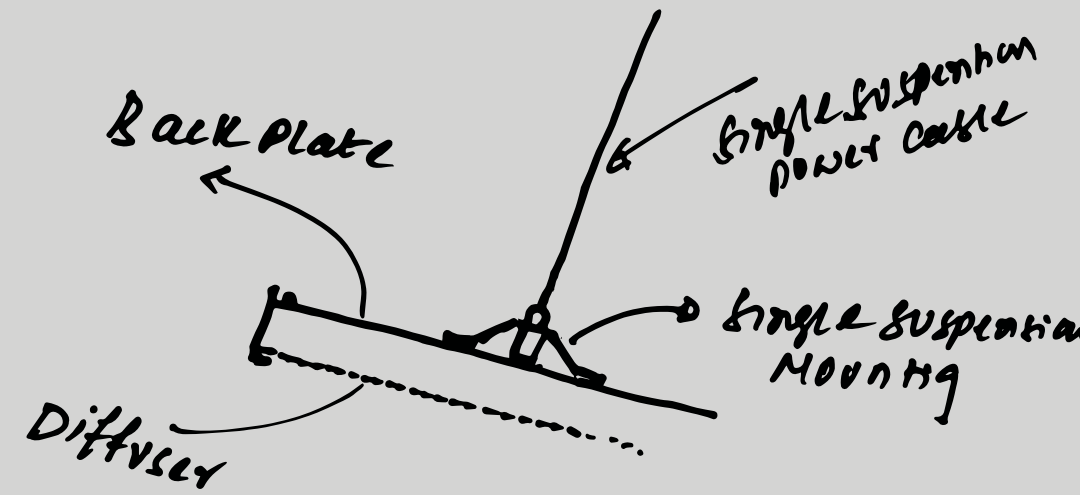

AONA SLIM

THE SLIMMER THE BETTER.....
Looks more Classy with Slimmer Body

30W	3000 LUMENS	GS1S X04 YZ## ##
40W	4000 LUMENS	GS1S X06 YZ## ##
60W	6000 LUMENS	GS1S X09 YZ## ##
100W	10000 LUMENS	GS1S X12 YZ## ##
150W	15000 LUMENS	GS1S X18 YZ## ##
200W	20000 LUMENS	GS1S X24 YZ## ##