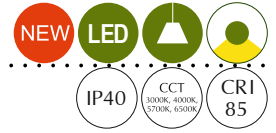

SPIN

10W 600 LUMENS WD04 P03 DS## ##
15W 1050 LUMENS WD04 P05 DS## ##