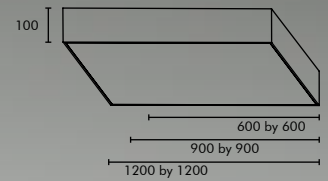

PMMA Diffuser

PMMA Diffuser

Stretch Fabric Diffuser

Dimensions are in Millimeters (mm)

\* Mentioned Wattage and Lumens is for Direct Light Distribution

SUSPENSION SYSTEM

- Suspension Length is customisable
- Standard Length of 1 meter cable provided with product