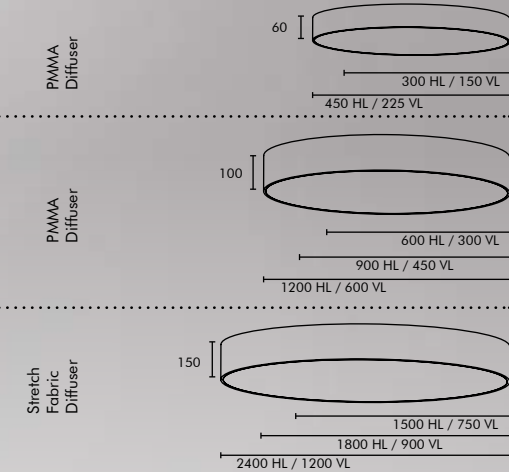

# **UNITY**

**THE CIRCLE IS OFTEN USED IN A LOGO TO REPRESENT  
UNITY, COMMITMENT AND LOVE.**

**CIRCLE INSIDE A SQUARE SHOWS TWO OPPOSITES  
COMPOSED INTO ONE MOTIF,  
A POTENTIAL METAPHOR FOR UNITY.**

20W	2000 LUMENS	GS03 X03 YZ###
30W	3000 LUMENS	GS03 X04 YZ###
40W	4000 LUMENS	GS03 X06 YZ###
60W	6000 LUMENS	GS03 X09 YZ###
100W	10000 LUMENS	GS03 X12 YZ###
120W	12000 LUMENS	GS03 X15 YZ###
150W	15000 LUMENS	GS03 X18 YZ###
200W	20000 LUMENS	GS03 X24 YZ###