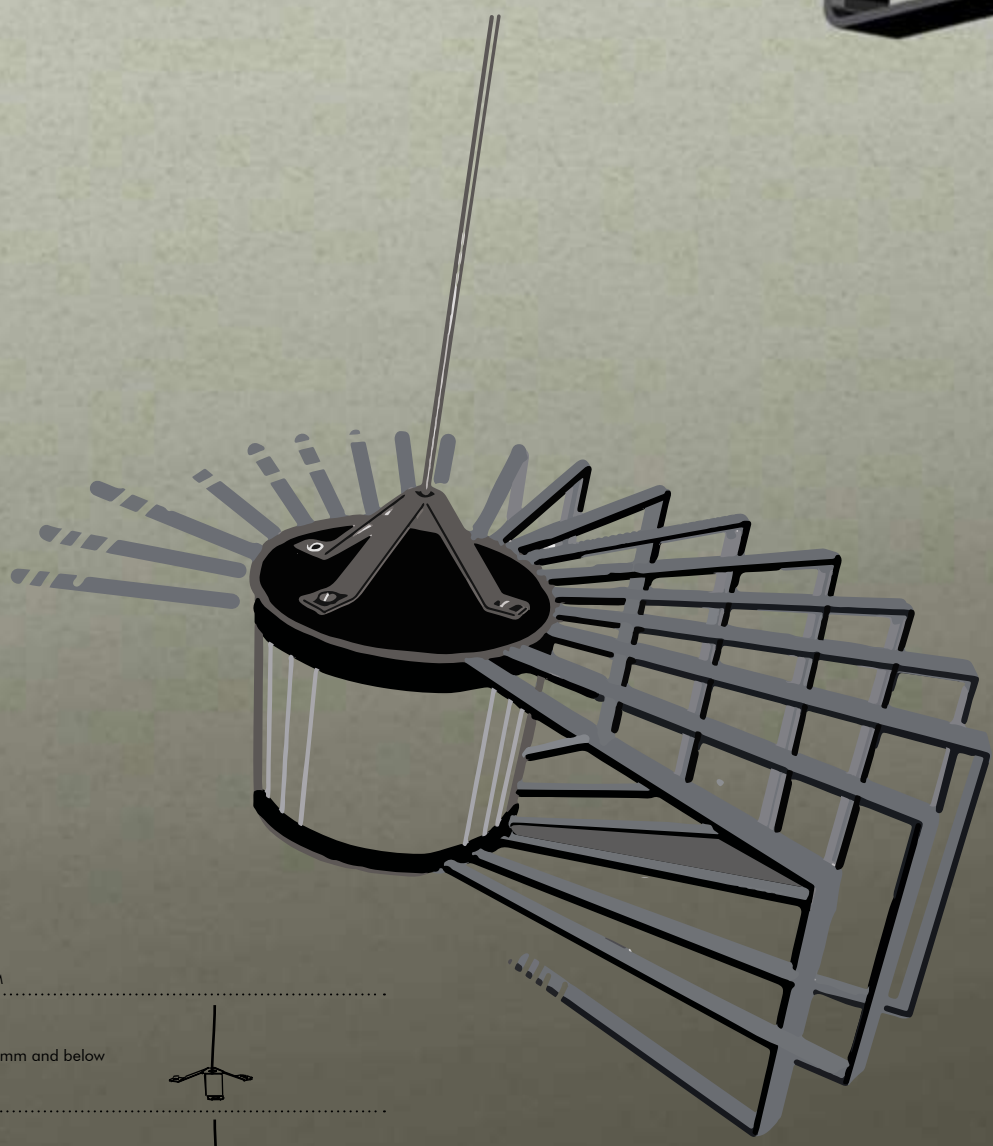

### LIGHT SOURCE

NEW LED

IP40

CCT  
3000K, 4000K,  
5700K, 6500K

CR1  
85

SUSPENSION SYSTEM

For body with 450mm and below

For body with 600mm and above