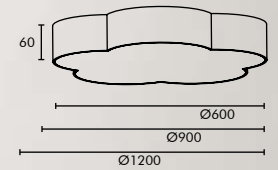

Dimensions are in Millimeters (mm)

Height available in 40mm, 60mm & 100mm

* Mentioned Wattage and Lumens is for Direct Light Distribution