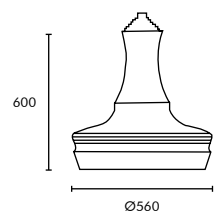

Dimensions are in Millimeters (mm)

OPTIONS AVAILABLE

CONTROL	CCT
S - SWITCH	27 - 2700K
D - DALI	30 - 3000K
A - ANALOG	40 - 4000K
	57 - 5700K
	65 - 6500K

COLOR	
01	Signal White
02	Jet Black
13	Concrete Grey
23	Ruby Red
24	Beige Red
34	Cobalt Blue
38	Pale Green

TUNABLE
3000K to 6000K

PRODUCT CODING

Select from options and Specify the CODE

*REPLACE Z - CONTROL, ### ## - CCT & COLOR

* Customization available on SIZE and POWER
* Customized PAINT and POWDER COAT options available based on RAL

LIGHT SOURCE