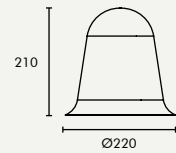

Dimensions are in Millimeters (mm)

OPTIONS AVAILABLE

CONTROL

S - SWITCH

D - DALI

A - ANALOG

CCT

27 - 2700K

30 - 3000K

40 - 4000K

57 - 5700K

65 - 6500K

COLOR

01 ○ Signal White

02 ● Jet Black

16 ● Golden Yellow

32 ● Signal Blue

44 ● Copper Brown

51 ● Perl Gold

52 ● Perl Dark Grey

TUNABLE
3000K to 6000K

LIGHT SOURCE