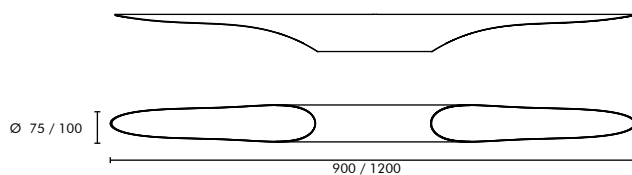

# FALCON

12W 960 LUMENS DS13 P09 DS###

20W 1600 LUMENS DS13 P12 DS###

Dimensions are in Millimeters (mm)

- A rigid suspension rod with Tiltable Fixation System is provided.
- Wing shaped metal body has LED light engine on either side with the option of diffused or spot light.
- Inner surface and outer surface of the body are provided with different colour options.