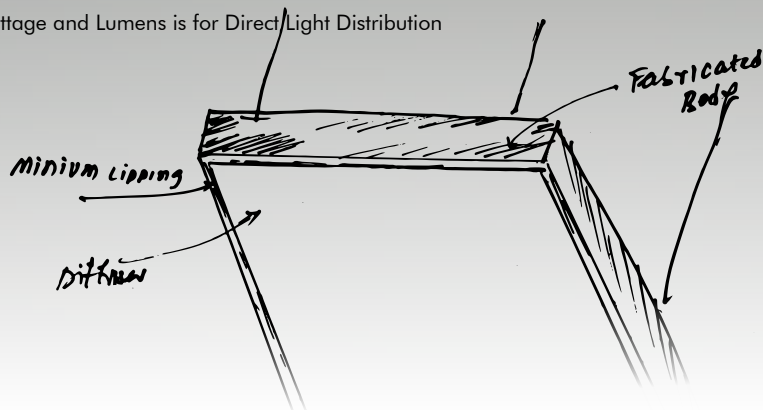

PMMA Diffuser

PMMA Diffuser

Stretch Fabric Diffuser

Dimensions are in Millimeters (mm)

\* Mentioned Wattage and Lumens is for Direct Light Distribution

SUSPENSION SYSTEM

- Suspension Length is customisable
- Standard Length of 1 meter cable provided with product