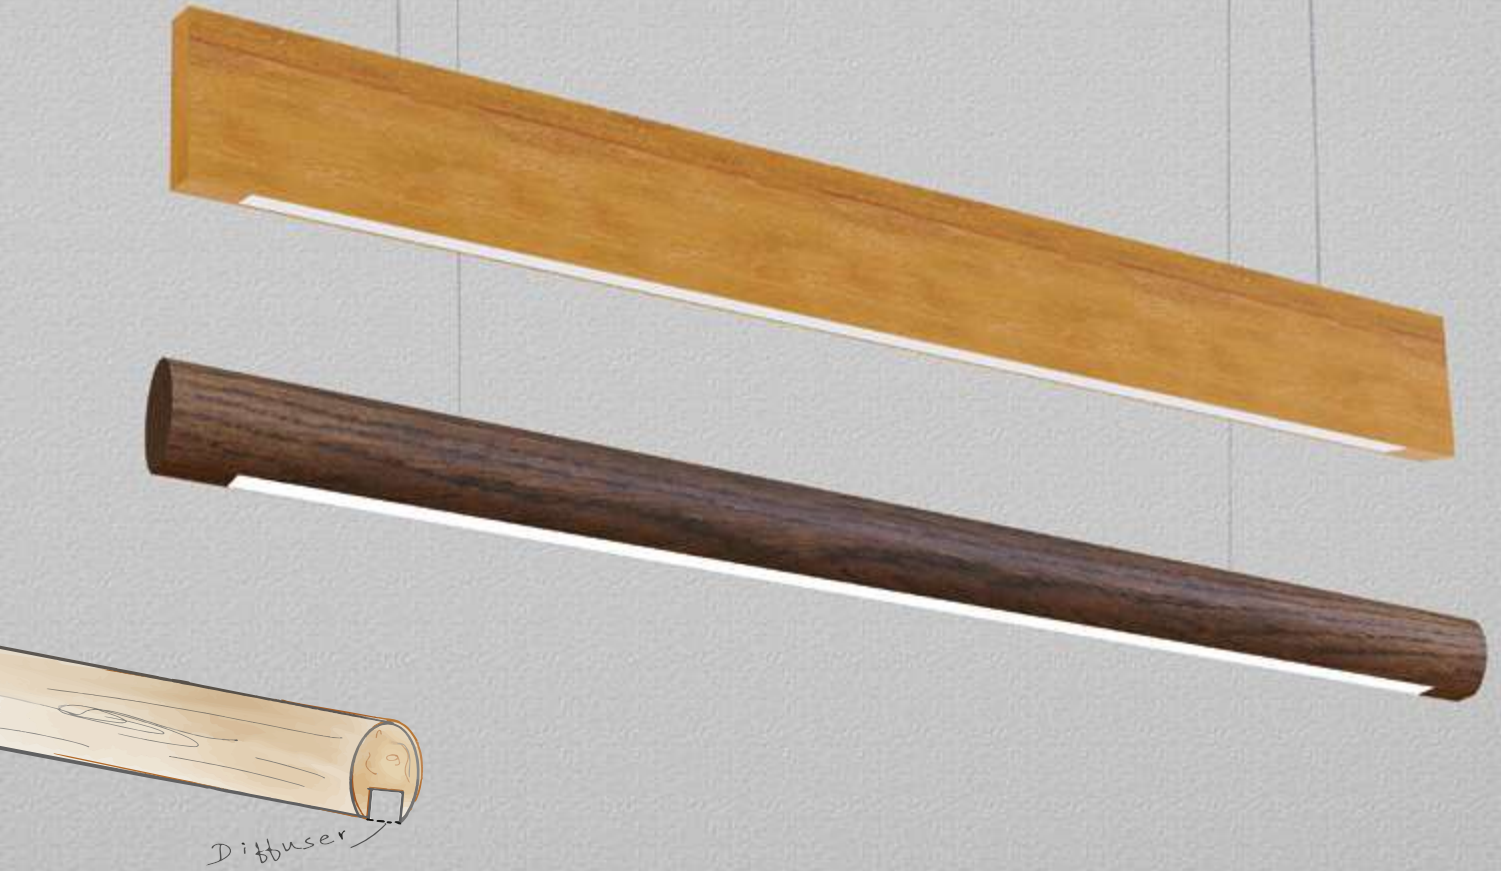

DRU-SLIM

10W	700 LUMENS	WD6A P06 DZ## ##
20W	1400 LUMENS	WD6A P12 DZ## ##

Dimensions are in millimeters (mm)

10W	800 LUMENS	WD6B P06 DZ## ##
20W	1600 LUMENS	WD6B P12 DZ## ##

OPTIONS AVAILABLE

CONTROL

- S - SWITCH
- D - DALI
- A - ANALOG

CCT

- 27 - 2700K
- 30 - 3000K
- 40 - 4000K
- 57 - 5700K
- 65 - 6500K

WOOD

- 09 Red Oak
- 10 Teak
- 11 Walnut
- 12 White Oak

TUNABLE
3000K to 6000K

PRODUCT CODING

Select from options and Specify the CODE

*REPLACE Z - CONTROL, ## ## - CCT & WOOD

* Customization available on SIZE and POWER

* Possible customization in wood is available

LIGHT SOURCE