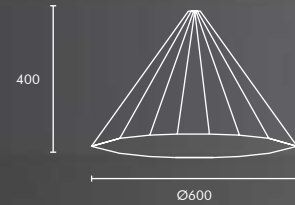

15W 900 LUMENS DS06 P06 DS## ##

Dimensions are in Millimeters (mm)

*Given Wattage and Lumens are with respect to lamp

OPTIONS AVAILABLE

CCT	COLOR	OUTER COLOR	INNER COLOR
27 - 2700K	AI	Signal White	Yellow Green
30 - 3000K	AK	Signal White	Sulfur Yellow
40 - 4000K	AD	Signal White	Perl Gold
57 - 5700K	AJ	Signal White	Turquoise Blue
65 - 6500K	BI	Jet Black	Yellow Green
	BK	Jet Black	Sulfur Yellow
	BD	Jet Black	Perl Gold
	BJ	Jet Black	Turquoise Blue

PRODUCT CODING

Select from options and Specify the CODE

*REPLACE ## ## - CCT & COLOR

- Control and Tunable options are available only with the choice of LED module
- Outer and inner color options are not applicable for fixtures with diffuser
- Customization available on SIZE and POWER
- Customized PAINT and POWDER COAT options available based on RAL

LIGHT SOURCE OPTIONS