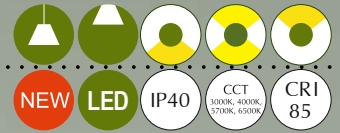

LINIO

OPTIONS AVAILABLE

MOUNTING

CONTROL

CCT

27 - 2700K

30 - 3000K

40 - 4000K

57 - 5700K

65 - 6500K

COLOR

01 ○ Signal White

02 ● Jet Black

03 ● Graphite Grey

06 ● Traffic Red

37 ● Yellow Green

41 ○ Light Grey