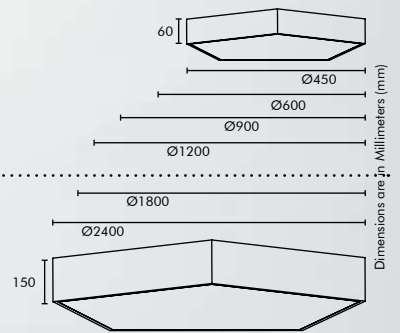

30W	3000 LUMENS	GS17 X04 YZ## ##
40W	4000 LUMENS	GS17 X06 YZ## ##
60W	6000 LUMENS	GS17 X09 YZ## ##
100W	10000 LUMENS	GS17 X12 YZ## ##

150W	15000 LUMENS	GS17 X18 YZ## ##
200W	20000 LUMENS	GS17 X24 YZ## ##

PMMA Diffuser

Stretch Fabric Diffuser