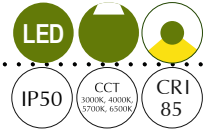

ZURI-T

TOP OPEN CLEAN ROOM LIGHTS

30W   3000 LUMENS   CR5A R06 DZ### ##

40W   4000 LUMENS   CR5B R06 DZ### ##

* Customization available on SIZE and POWER on request

OPTIONS AVAILABLE

CONTROL

S - SWITCH

D - DALI

A - ANALOG

CCT

27 - 2700K

30 - 3000K

40 - 4000K

57 - 5700K

65 - 6500K

BODY

SS Stainless Steel

47 Pure White

PRODUCT CODING

Select from options and Specify the CODE

*REPLACE   Z - CONTROL,   ### ## - CCT & BODY

LIGHT SOURCE

LED Module