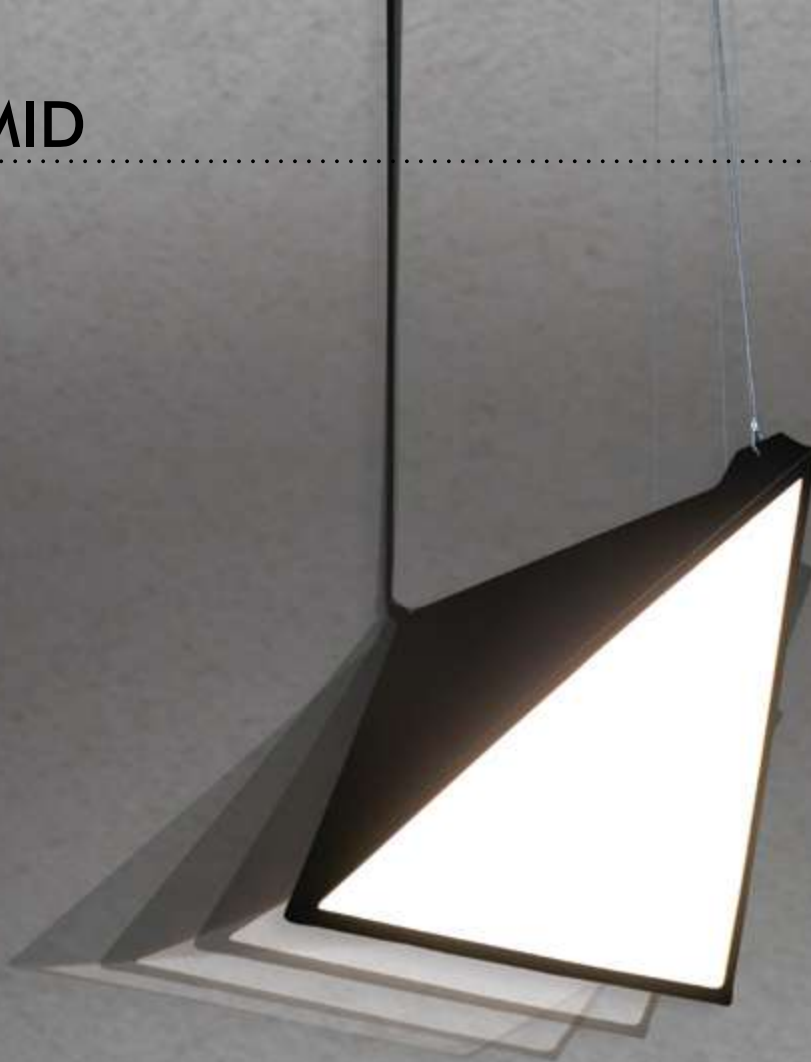

PYRAMID

Dimensions are in Millimeters (mm)

*Height of all sides and width of all sides are equal respectively

20W	1600 LUMENS	DS04 P04 DZ### ##
30W	2400 LUMENS	DS04 P06 DZ### ##
40W	3200 LUMENS	DS04 P09 DZ### ##