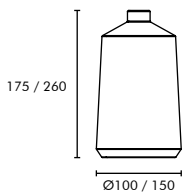

TERRA

15W	20W
1125 LUMENS	1500 LUMENS
CL4A P01 DS###	CL4A P02 DS###