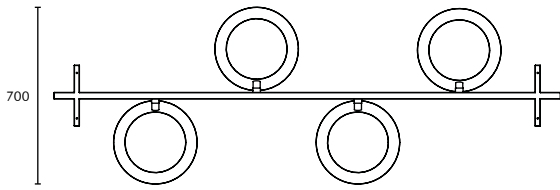

Dimensions are in Millimeters (mm)

40W
3200 LUMENS
DS02 P10 FZ## ##