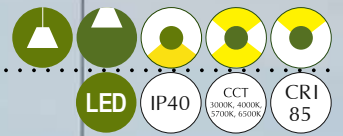

# QUADRAT-C

**When the opposite sides of a luminaire mirror each other,  
it evokes a sense of comfort and trust in the viewer.**

**Symmetrical designs are comforting to our brains as they evoke trust  
and because they feel familiar.**