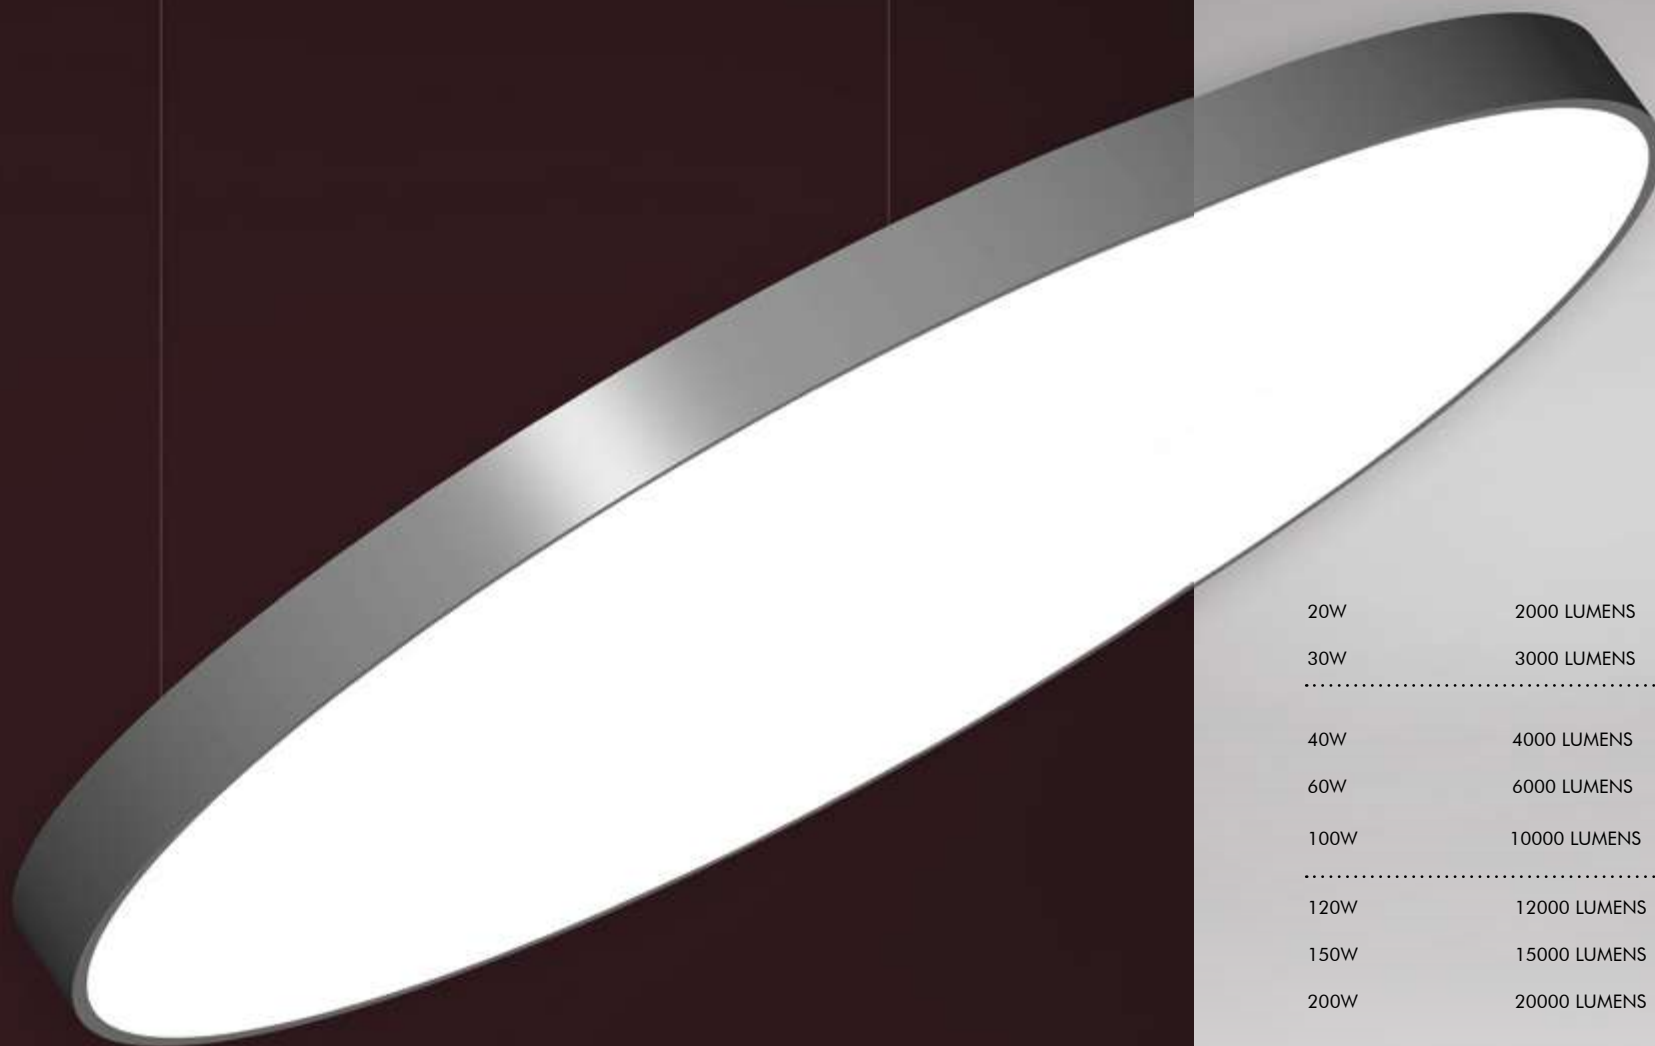

# **UNITY**

**THE CIRCLE IS OFTEN USED IN A LOGO TO REPRESENT  
UNITY, COMMITMENT AND LOVE.**

**CIRCLE INSIDE A SQUARE SHOWS TWO OPPOSITES  
COMPOSED INTO ONE MOTIF,  
A POTENTIAL METAPHOR FOR UNITY.**

20W	2000 LUMENS	GS03 X03 YZ###
30W	3000 LUMENS	GS03 X04 YZ###
40W	4000 LUMENS	GS03 X06 YZ###
60W	6000 LUMENS	GS03 X09 YZ###
100W	10000 LUMENS	GS03 X12 YZ###
120W	12000 LUMENS	GS03 X15 YZ###
150W	15000 LUMENS	GS03 X18 YZ###
200W	20000 LUMENS	GS03 X24 YZ###