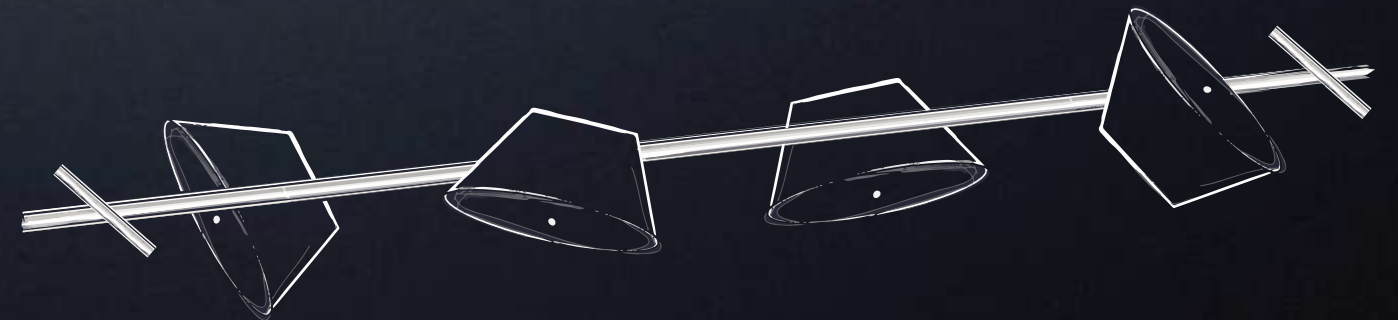

# CONICAL CLUSTER

UP-DOWN, DIRECT-INDIRECT, DIFFUSED SPINNED CONICAL CLUSTER

- Aluminium conical fixtures with rigid linear or circular frame to hold the cluster creates a unique look all together.
- The conical fixture can be tilted upto 150 degrees on either sides.
- The model shown is a cluster of 4 conical lamps.
- Also available in cluster of 6 and 8 cones on request.
- Ideal for direct and indirect lighting