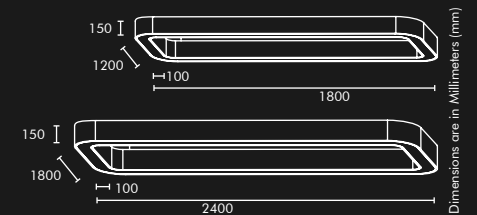

PMMA Diffuser

Dimensions are in Millimeters (mm)

\* Mentioned Wattage and Lumens is for Direct Light Distribution