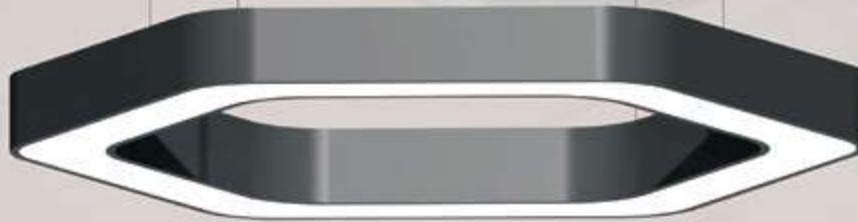

ESAGONO-SC