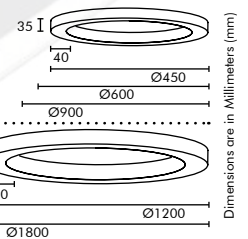

CONCENTRIC CIRCLES REPRESENT PROCESSES, INTER-RELATIONSHIPS, WHOLENESS AND A SYSTEMIC VIEW OF NATURE AND UNIVERSE. SHAPES WITH ROUNDED EDGES ARE SOFTER, SAFER AND APPROACHABLE.

SUSPENSION SYSTEM

- Suspension Length is customisable
- Standard Length of 1 meter cable provided with product

30W	2400 LUMENS	GS2S X04 YZ## ##
40W	3200 LUMENS	GS2S X06 YZ## ##
60W	4800 LUMENS	GS2S X09 YZ## ##
100W	8000 LUMENS	GS2S X12 YZ## ##
150W	12000 LUMENS	GS2S X18 YZ## ##

PMMA Diffuser

* Mentioned Wattage and Lumens is for Direct Light Distribution

OPTIONS AVAILABLE

MOUNTING

P - Pendant

LIGHT DISTRIBUTION

D - Direct

I - Indirect

F - Direct & Indirect

CONTROL

S -

D -

A -

CCT

27 - 2700K

30 - 3000K

40 - 4000K

57 - 5700K

65 - 6500K

COLOR

02 ● Jet Black

03 ● Graphite Grey

04 ● Traffic Yellow

05 ● Pure Orange

06 ● Traffic Red

07 ● Baby Blue

08 ● Grass Green

14 ● Oyster White

S - Surface Mount

D - Direct

PRODUCT CODING

Select from options and Specify the CODE

*REPLACE X - MOUNTING, Y - LIGHT DISTRIBUTION, Z - CONTROL, ### - CCT & COLOR

* Customization available on SIZE and POWER

* Customized PAINT and POWDER COAT options available based on RAL