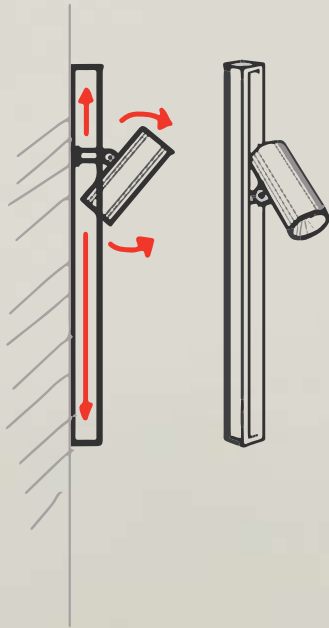

SLIDE

NEW LED

IP40

CCT
3000K, 4000K,
5700K, 6500K

CR1
85

Dimensions are in Millimeters (mm)

10W 700 LUMENS WD09 W06 DZ###

OPTIONS AVAILABLE

CONTROL	CCT	WOOD
S - SWITCH	27 - 2700K	03 Beech
D - DALI	30 - 3000K	05 Cherry
A - ANALOG	40 - 4000K	06 Mahogany
	57 - 5700K	10 Teak
	65 - 6500K	

PRODUCT CODING

Select from options and Specify the CODE

*REPLACE Z - CONTROL, ### - CCT & WOOD

* Customization available on SIZE and POWER

* Possible customization in wood is available

LIGHT SOURCE

LED Module