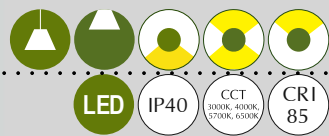

AONA SLIM

THE SLIMMER THE BETTER.....
Looks more Classy with Slimmer Body

30W	3000 LUMENS	GS1S X04 YZ## ##
40W	4000 LUMENS	GS1S X06 YZ## ##
60W	6000 LUMENS	GS1S X09 YZ## ##
100W	10000 LUMENS	GS1S X12 YZ## ##
150W	15000 LUMENS	GS1S X18 YZ## ##
200W	20000 LUMENS	GS1S X24 YZ## ##