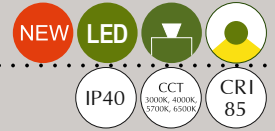

### COLOR

01 ○ Signal White

02 ● Jet Black

13 ● Concrete Grey

44 ● Copper Brown

51 ● Perl Gold

**TUNABLE**  
3000K to 6000K

08W	480 LUMENS	GL07 T10 DZ## ##
12W	720 LUMENS	GL07 T15 DZ## ##