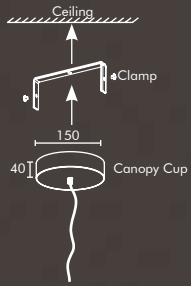

SUSPENSION SYSTEM

- Suspension Length is customisable
- Standard Length 1M Cable provided with product