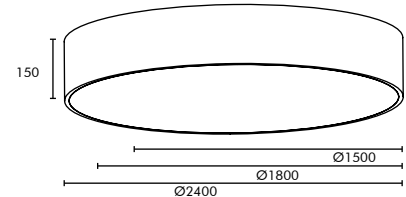

Stretch Fabric Diffuser