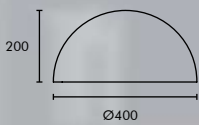

# DOME

TEXTURED paint is available on request

20W  
1800 LUMENS  
SP01 P04 DZ### ##

30W  
2700 LUMENS  
SP01 P05 DZ### ##

40W  
3600 LUMENS  
SP01 P06 DZ### ##

Dimensions are in Millimeters (mm)

\*Given Wattage and Lumens are with respect to LED module with Diffuser