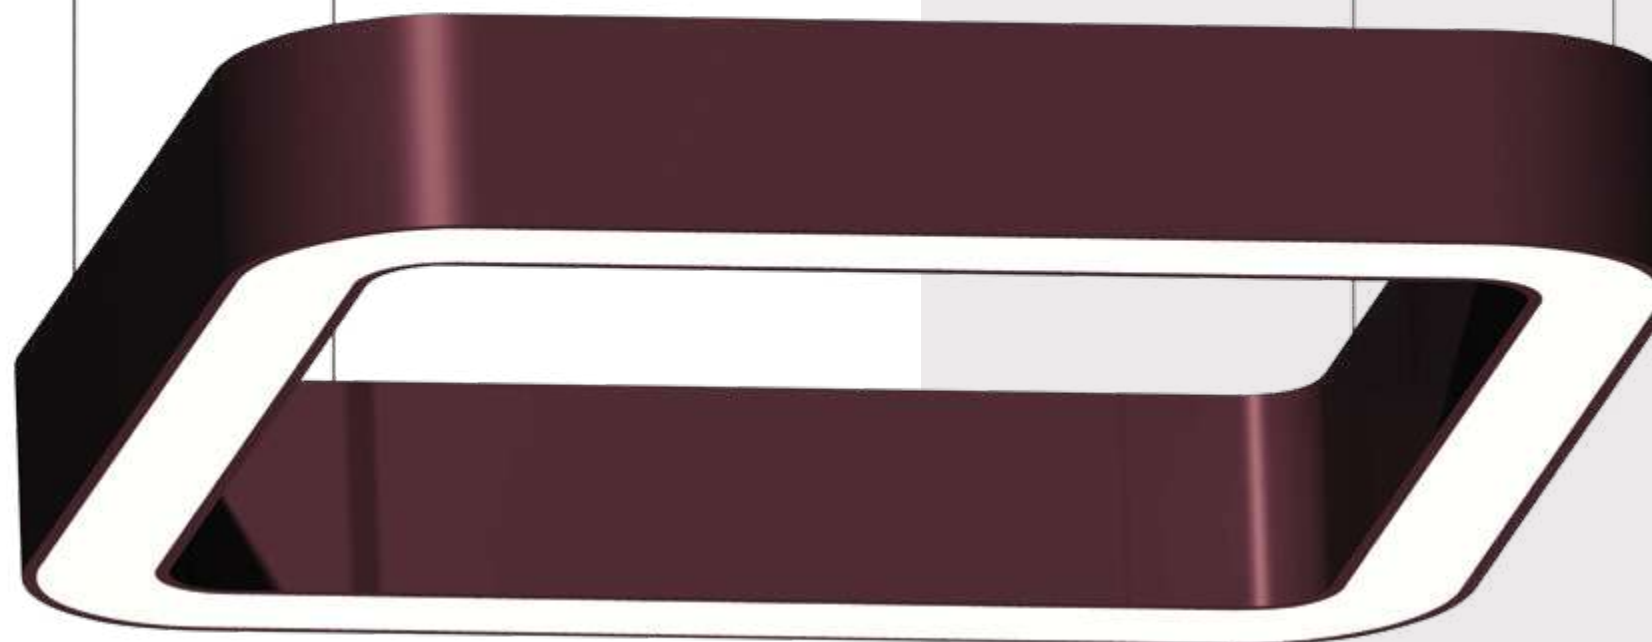

QUADRAT-SC

30W	2400 LUMENS	GS08 X04 YZ## ##	PMMA Diffuser
40W	3200 LUMENS	GS08 X06 YZ## ##	PMMA Diffuser
60W	4800 LUMENS	GS08 X09 YZ## ##	PMMA Diffuser
100W	8000 LUMENS	GS08 X12 YZ## ##	PMMA Diffuser
120W	9600 LUMENS	GS08 X15 YZ## ##	PMMA Diffuser
150W	12000 LUMENS	GS08 X18 YZ## ##	PMMA Diffuser
200W	16000 LUMENS	GS08 X24 YZ## ##	PMMA Diffuser