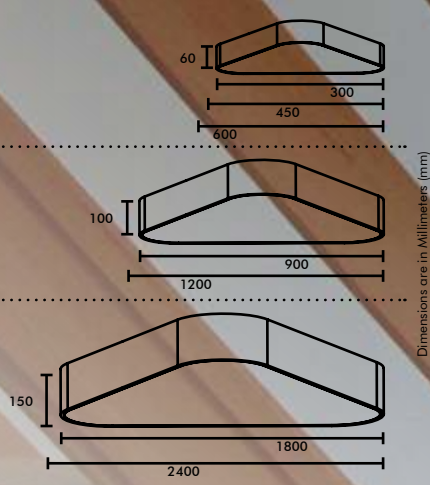

20W	2000 LUMENS	GS15 X03 YZ## ##
30W	3000 LUMENS	GS15 X04 YZ## ##
40W	4000 LUMENS	GS15 X06 YZ## ##

60W	6000 LUMENS	GS15 X09 YZ## ##
100W	10000 LUMENS	GS15 X12 YZ## ##

150W	15000 LUMENS	GS15 X18 YZ## ##
200W	20000 LUMENS	GS15 X24 YZ## ##

PMMA Diffuser
PMMA Diffuser
Stretch Fabric Diffuser