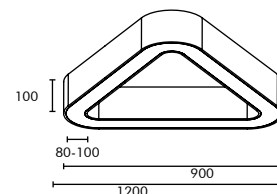

PMMA
Diffuser