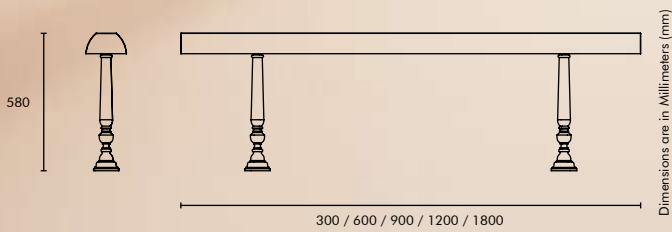

5W	350 LUMENS	WD08 T03 DZ## ##
10W	700 LUMENS	WD08 T06 DZ## ##
15W	1050 LUMENS	WD08 T09 DZ## ##
20W	1400 LUMENS	WD08 T12 DZ## ##
30W	2100 LUMENS	WD08 T18 DZ## ##

*Single leg for 600mm Length and below

LIGHT SOURCE