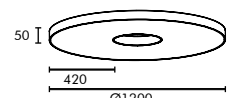

80W
7200 LUMENS
GS31 X12 YZ## ##