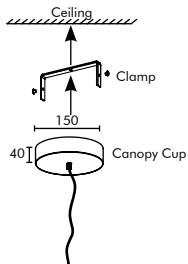

SUSPENSION SYSTEM