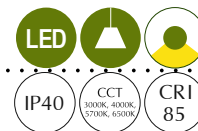

BOKIT

9W	540 LUMENS	JT01 P04 DS## DF
12W	720 LUMENS	JT01 P06 DS## DF
15W	900 LUMENS	JT01 P09 DS## DF