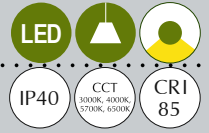

# DOME

TEXTURED paint is available on request

20W  
1800 LUMENS  
SP01 P04 DZ### ##

30W  
2700 LUMENS  
SP01 P05 DZ### ##

40W  
3600 LUMENS  
SP01 P06 DZ### ##

Dimensions are in Millimeters (mm)

\*Given Wattage and Lumens are with respect to LED module with Diffuser