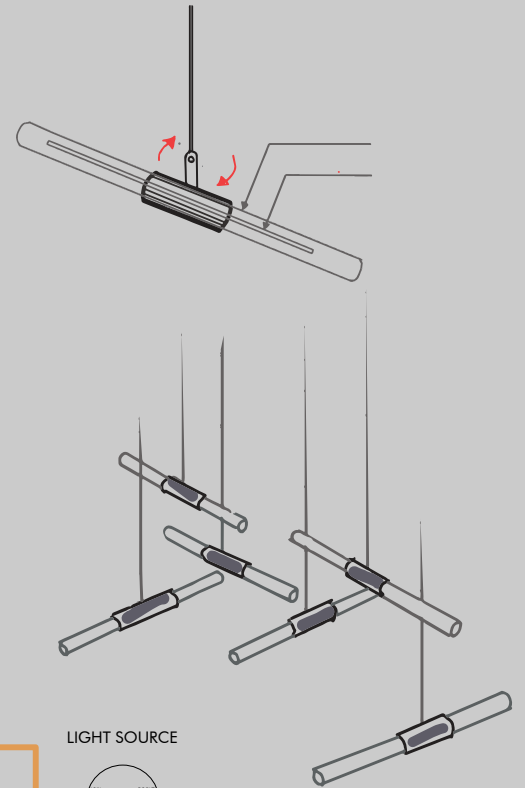

20W	1200 LUMENS	AC3A P09 FZ## ##	Ø50
40W	2400 LUMENS	AC3A P12 FZ## ##	
20W	1200 LUMENS	AC3B P09 FZ## ##	Ø75
40W	2400 LUMENS	AC3B P12 FZ## ##	

Dimensions are in Millimeters (mm)