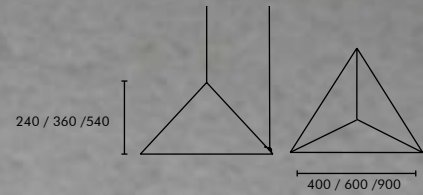

# PYRAMID

Dimensions are in Millimeters (mm)

\*Height of all sides and width of all sides are equal respectively

20W	1600 LUMENS	DS04 P04 DZ### ##
30W	2400 LUMENS	DS04 P06 DZ### ##
40W	3200 LUMENS	DS04 P09 DZ### ##