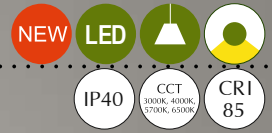

15W
1200 LUMENS
SP13 P02 DZ### ##

15W
1200 LUMENS
SP14 P02 DZ### ##

Dimensions are in Millimeters (mm)

*Given Wattage and Lumens are with respect to LED module with Diffuser

PRODUCT CODING

Select from options and Specify the CODE

*REPLACE Z - CONTROL, ### ## - CCT & COLOR

- Control and Tunable options are available only with the choice of LED module
- Customization available on SIZE and POWER
- Customized PAINT and POWDER COAT options available based on RAL

LIGHT SOURCE OPTIONS

DIFFUSER MOUNT OPTIONS