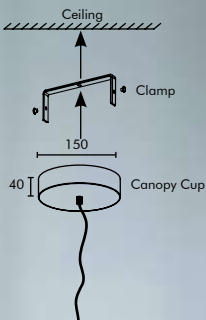

## SUSPENSION SYSTEM

- Suspension Length is customisable
- Standard Length 1M Cable provided with product

**TUNABLE**  
3000K to 6000K