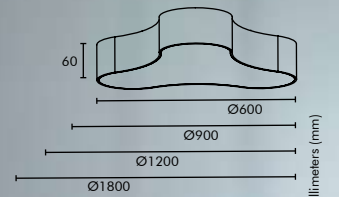

Stretch Fabric Diffuser