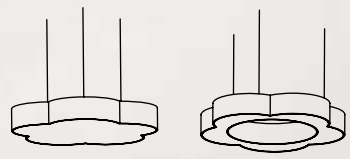

SUSPENSION SYSTEM

- Suspension Length is customisable
- Standard Length of 1 meter cable provided with product

OPTIONS AVAILABLE

MOUNTING

P - Pendant

LIGHT DISTRIBUTION

D - Direct

I - Indirect

F - Direct & Indirect

CONTROL

S - SWITCH

D - DALI

A - ANALOG

CCT

- 27 - 2700K
- 30 - 3000K
- 40 - 4000K
- 57 - 5700K
- 65 - 6500K

COLOR

- 01 Signal White
- 02 Jet Black
- 03 Graphite Grey
- 04 Traffic Yellow
- 05 Pure Orange

S - Surface Mount

D - Direct

PRODUCT CODING

Select from options and Specify the CODE

*REPLACE X - MOUNTING, Y - LIGHT DISTRIBUTION, Z - CONTROL, ### - CCT & COLOR

* Customization available on SIZE and POWER

* Customized PAINT and POWDER COAT options available based on RAL