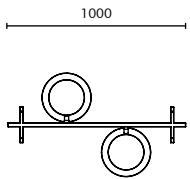

40W
3200 LUMENS
DS02 P10 FZ## ##