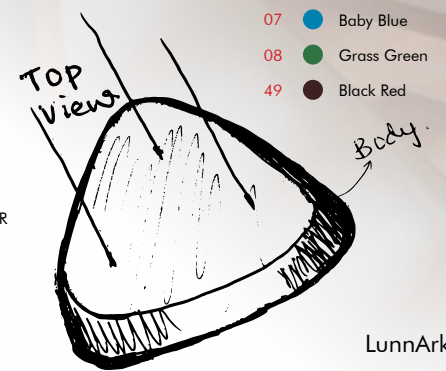

OPTIONS AVAILABLE

MOUNTING P - Pendant S - Surface Mount	LIGHT DISTRIBUTION D - Direct I - Indirect F - Direct & Indirect D - Direct	CONTROL S - SWITCH D - DALI A - ANALOG TUNABLE 3000K to 6000K	CCT 27 - 2700K 30 - 3000K 40 - 4000K 57 - 5700K 65 - 6500K	COLOR 01 Signal White 02 Jet Black 03 Graphite Grey 04 Traffic Yellow 05 Pure Orange 07 Baby Blue 08 Grass Green 49 Black Red

PRODUCT CODING
Select from options and Specify the CODE

*REPLACE X - MOUNTING, Y - LIGHT DISTRIBUTION, Z - CONTROL, ### - CCT & COLOR

* Customization available on SIZE and POWER
* Customized PAINT and POWDER COAT options available based on RAL