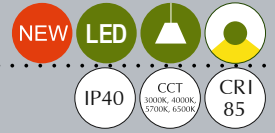

MESH

15W   1050 LUMENS   WI03 P04 DZ## DF

*Given Wattage and Lumens are with respect to LED Globe