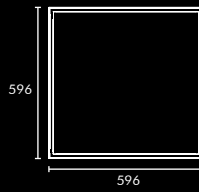

20W

1600 LUMENS

GR07 R05 DZ### ##