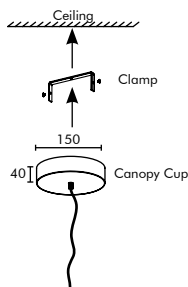

SUSPENSION SYSTEM