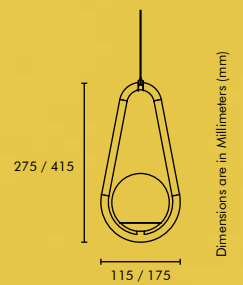

* Applicable Globe size is of 100mm or 150mm

OPTIONS AVAILABLE

MOUNTING

- P - Pendant
- W - Wall Mount

CONTROL

- S - SWITCH
- D - DALI
- A - ANALOG

CCT

- 27 - 2700K
- 30 - 3000K
- 40 - 4000K
- 57 - 5700K
- 65 - 6500K

COLOR

- 01 Signal White
- 02 Jet Black
- 03 Graphite Grey
- 44 Copper Brown
- 51 Perl Gold

TUNABLE
3000K to 6000K

LIGHT SOURCE

LED Module