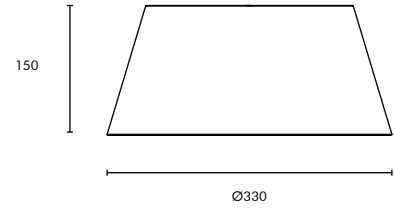

Dimensions are in Millimeters (mm)