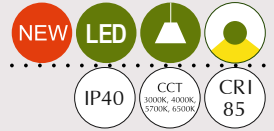

SUB

10W
600 LUMENS
CK01 P02 DZ## DF