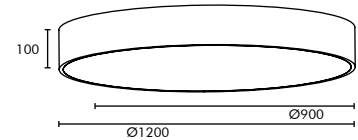

20W	2000 LUMENS	GS01 X03 YZ## ##
30W	3000 LUMENS	GS01 X04 YZ## ##
40W	4000 LUMENS	GS01 X06 YZ## ##
60W	6000 LUMENS	GS01 X09 YZ## ##
100W	10000 LUMENS	GS01 X12 YZ## ##
120W	12000 LUMENS	GS01 X15 YZ## ##
150W	15000 LUMENS	GS01 X18 YZ## ##
200W	20000 LUMENS	GS01 X24 YZ## ##

PMMA Diffuser

PMMA Diffuser

Stretch Fabric Diffuser

Dimensions are in Millimeters (mm)

* Mentioned Wattage and Lumens is for Direct Light Distribution

OPTIONS AVAILABLE

MOUNTING

P - Pendant

LIGHT DISTRIBUTION

D - Direct

I - Indirect

F - Direct & Indirect

CONTROL

S -

SWITCH

D -

DALI

A -

ANALOG

CCT

27 - 2700K

30 - 3000K

40 - 4000K

57 - 5700K

65 - 6500K

COLOR

01 ○ Signal White

02 ● Jet Black

03 ● Graphite Grey

04 ● Traffic Yellow

05 ● Pure Orange

06 ● Traffic Red

07 ● Baby Blue

42 ● Silk Grey

S - Surface Mount

D - Direct

PRODUCT CODING

Select from options and Specify the CODE

*REPLACE X - MOUNTING, Y - LIGHT DISTRIBUTION, Z - CONTROL, ### - CCT & COLOR

* Customization available on SIZE and POWER

* Customized PAINT and POWDER COAT options available based on RAL