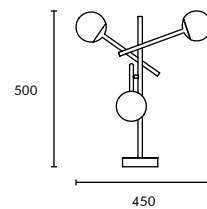

Dimensions are in Millimeters (mm)

* Applicable Globe size is of 100mm

OPTIONS AVAILABLE

CONTROL

S - SWITCH

D - DALI

A - ANALOG

CCT

27 - 2700K

30 - 3000K

40 - 4000K

57 - 5700K

65 - 6500K