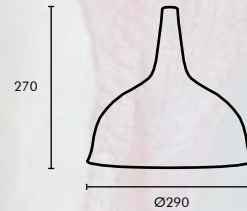

B 10W 700 LUMENS CL1B P02 DS## ##