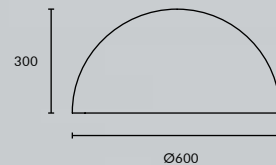

# DOME

TEXTURED paint is available on request

20W  
1800 LUMENS  
SP01 P04 DZ### ##

30W  
2700 LUMENS  
SP01 P05 DZ### ##

40W  
3600 LUMENS  
SP01 P06 DZ### ##

Dimensions are in Millimeters (mm)

\*Given Wattage and Lumens are with respect to LED module with Diffuser