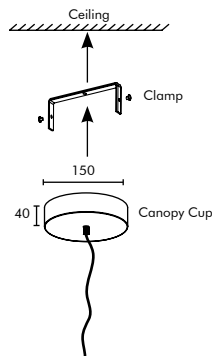

SUSPENSION SYSTEM

For body with 450mm and below

For body with 600mm and below

For body more than 600mm

- Suspension Length is customisable
- Standard Length of 1 meter cable provided with product

ENGINEERING COLLEGE LIBRARY - BENGALURU