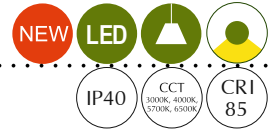

10W   600 LUMENS   SP09 P03 DZ## ##

*Given Wattage and Lumens are with respect to Lamp