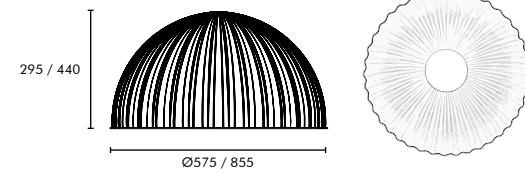

# FRP LUMINAIRES

12W	900 LUMENS	FP01 P05 DZ###	Glass Globe - Ø150
20W	1500 LUMENS	FP01 P08 DZ###	Glass Globe - Ø250

Dimensions are in Millimeters (mm)