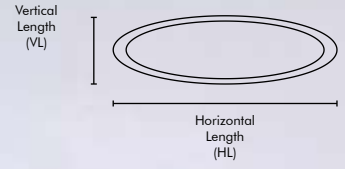

LED IP40 CCT 3000K, 4000K, 5700K, 6000K CR1 85

SUSPENSION SYSTEM

- Suspension Length is customisable
- Standard Length of 1 meter cable provided with product

**CIRCLES HAVE NO BEGINNING OR END,**

**AS THEY REPRESENT life AND THE lifecycle.**