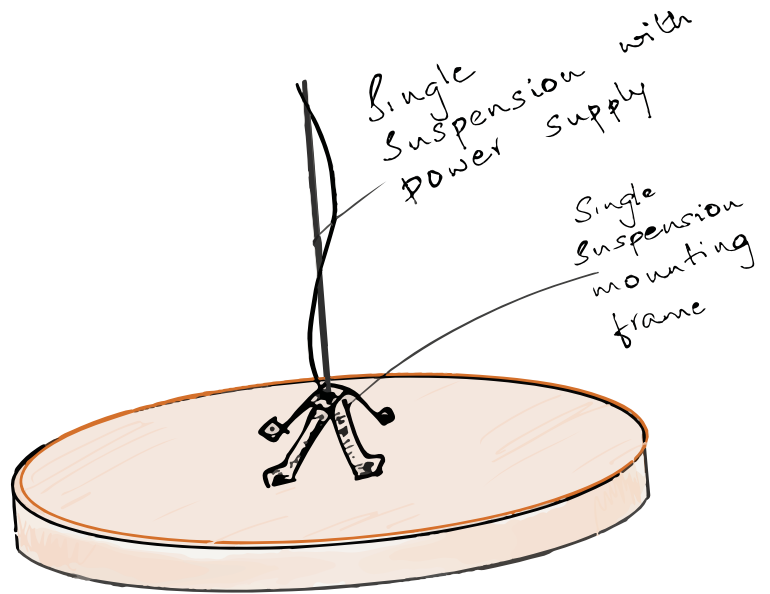

SUSPENSION SYSTEM

For body with 450mm and below

For body with 600mm and below

For body more than 600mm

- Suspension Length is customisable
- Standard Length of 1 meter cable provided with product

ENGINEERING COLLEGE LIBRARY - BENGALURU