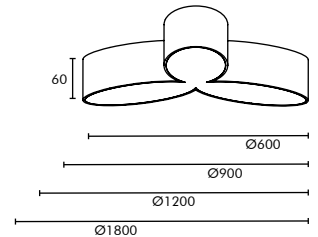

Height available in 40mm, 60mm & 100mm