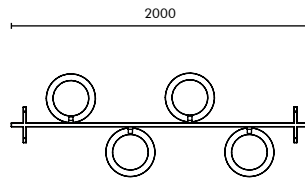

80W
6400 LUMENS
DS02 P20 FZ## ##