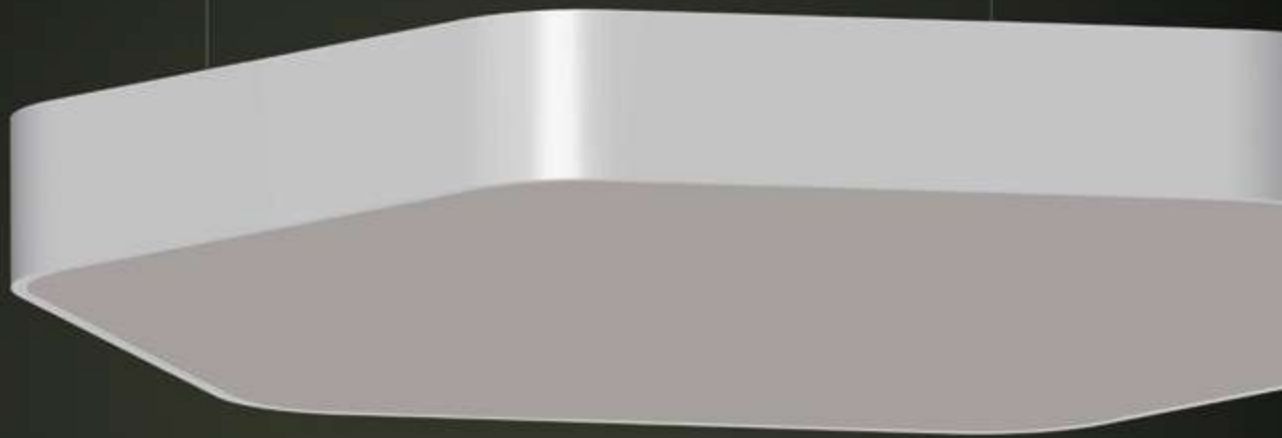

**THE HEXAGON IS THE UNIVERSAL AVERAGE, AND HAS THE BEST TORQUE FOR MECHANICAL ENGINEERING.**

HOSPITAL LOBBY - KOLKATA