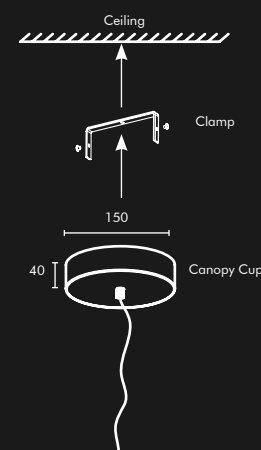

## SUSPENSION SYSTEM

- Suspension Length is customisable
- Standard Length of 1 meter cable provided with product