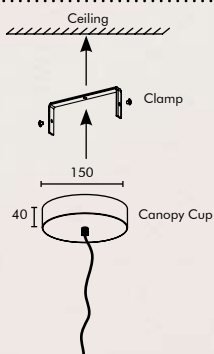

**TUNABLE**

3000K to 6000K

SUSPENSION SYSTEM

- Suspension Length is customisable
- Standard Length of 1 meter cable provided with product