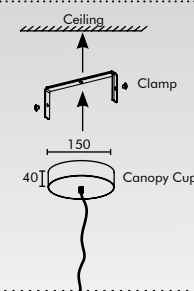

SUSPENSION SYSTEM

- Suspension Length is customizable
- Standard Length of 1 meter cable provided with product

OPTIONS AVAILABLE

MOUNTING

P - Pendant

S - Surface Mount

LIGHT DISTRIBUTION

D - Direct

I - Indirect

F - Direct & Indirect

D - Direct

CONTROL

S -

D -

A -

CCT

27 - 2700K

30 - 3000K

40 - 4000K

57 - 5700K

65 - 6500K

COLOR

01

02

04

05

06

07

08

13

PRODUCT CODING

Select from options and Specify the CODE

*REPLACE X - MOUNTING, Y - LIGHT DISTRIBUTION, Z - CONTROL, ### - CCT & COLOR

* Customization available on SIZE and POWER

* Customized PAINT and POWDER COAT options available based on RAL

TUNABLE
3000K to 6000K

SLANT IS THE NEW STYLE.....

Features:

- Elliptical Shape Housing
- Suspended or Surface mount
- Slant mounting option available
- LEDs with Low Power Consumption
- Energy Efficient
- Optional Dimmable with DALI signal
- PMMA Diffuser / Stretch fabric