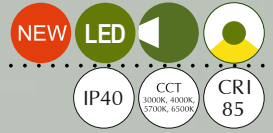

* Applicable Globe size is of 100mm or 150mm

8W 560 LUMENS

GL3A W10 DZ### ##

12W 840 LUMENS

GL3A W15 DZ### ##

8W 560 LUMENS

GL3B W10 DZ### ##

12W 840 LUMENS

GL3B W15 DZ### ##

Dimensions are in Millimeters (mm)

OPTIONS AVAILABLE

CONTROL

S - SWITCH

D - DALI

A - ANALOG

CCT

27 - 2700K

30 - 3000K

40 - 4000K

57 - 5700K

65 - 6500K

COLOR

01 ○ Signal White

02 ● Jet Black

13 ● Concrete Grey

44 ● Copper Brown

51 ● Perl Gold

PRODUCT CODING

Select from options and Specify the CODE

*REPLACE X - MOUNTING, Z - CONTROL, ### ## - CCT & COLOR

* Customization available on SIZE and POWER

* Customized PAINT and POWDER COAT options available based on RAL

LIGHT SOURCE

LED Module