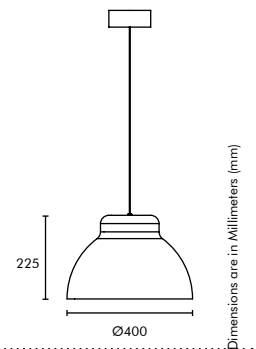

# SPINO

\*Given Wattage and Lumens are with respect to LED module

30W                      2700 LUMENS                      SP04 P04 DZ## ##