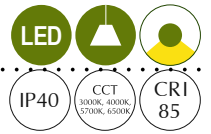

# SPINO

\*Given Wattage and Lumens are with respect to LED module

30W                      2700 LUMENS                      SP04 P04 DZ## ##