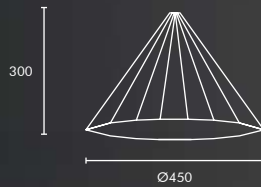

12W 720 LUMENS DS06 P04 DS## ##