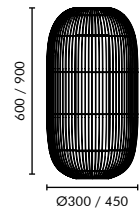

20W 1400 LUMENS DS25 P03 DZ### ##

30W 2100 LUMENS DS25 P04 DZ### ##

20W 1200 LUMENS DS26 P03 DZ### ##

30W 1800 LUMENS DS26 P04 DZ### ##

40W 2400 LUMENS DS26 P06 DZ### ##