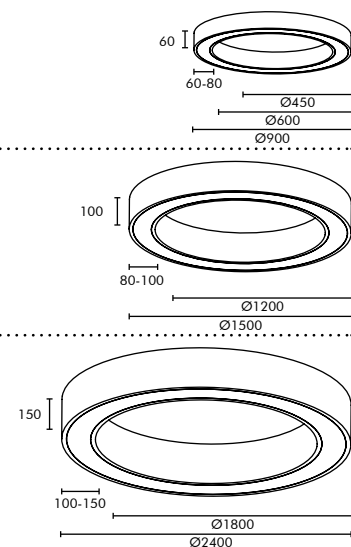

30W	2400 LUMENS	GS02 X04 YZ## ##
40W	3200 LUMENS	GS02 X06 YZ## ##
60W	4800 LUMENS	GS02 X09 YZ## ##
100W	8000 LUMENS	GS02 X12 YZ## ##
120W	9600 LUMENS	GS02 X15 YZ## ##
150W	12000 LUMENS	GS02 X18 YZ## ##
200W	16000 LUMENS	GS02 X24 YZ## ##

PMMA Diffuser