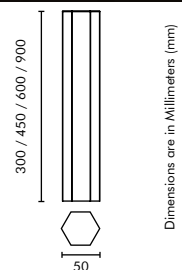

OPTIONS AVAILABLE

CONTROL

- S - SWITCH
- D - DALI
- A - ANALOG

CCT

- 27 - 2700K
- 30 - 3000K
- 40 - 4000K
- 57 - 5700K
- 65 - 6500K

COLOR

- 01 ○ Signal White
- 02 ● Jet Black
- 03 ● Graphite Grey
- 13 ● Concrete Grey
- 23 ● Ruby Red
- 24 ● Beige Red

LIGHT SOURCE