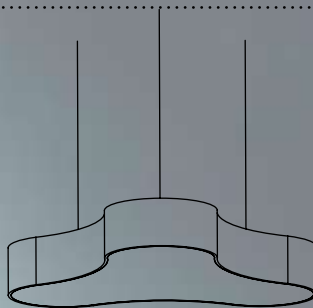

## SUSPENSION SYSTEM

- Suspension Length is customisable
- Standard Length 1M Cable provided with product

**TUNABLE**  
3000K to 6000K