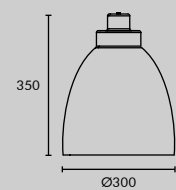

SIRO

Dimensions are in Millimeters (mm)

20W   1800 LUMENS   SP11 P03 DZ## ##

*Given Wattage and Lumens are with respect to LED module with Diffuser

OPTIONS AVAILABLE

CONTROL

S - SWITCH

D - DALI

A - ANALOG

CCT

27 - 2700K

30 - 3000K

40 - 4000K

57 - 5700K

65 - 6500K

COLOR

01 ○ Signal White

02 ● Jet Black

12 ● Brown Grey

19 ● Curry

25 ● Tomato Red

TUNABLE
3000K to 6000K

PRODUCT CODING

Select from options and Specify the CODE

*REPLACE   Z - CONTROL,   ## ## - CCT & COLOR

* Control and Tunable options are available only with the choice of LED module

* Customization available on SIZE and POWER

* Customized PAINT and POWDER COAT options available based on RAL

LIGHT SOURCE OPTIONS

Lamp

LED Module

DIFFUSER MOUNT OPTIONS

With Lipping

Without Lipping