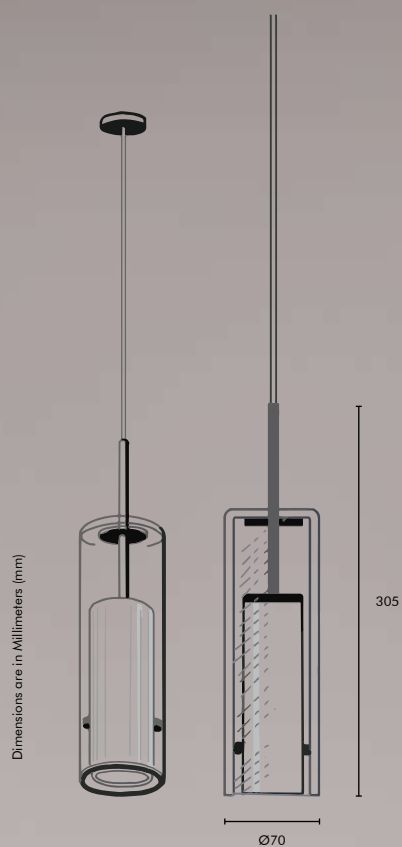

KRYT

10W

600 LUMENS

GL10 P03 DZ### ##

PRODUCT CODING

Select from options and Specify the CODE

*REPLACE Z - CONTROL, ### - CCT & COLOR

* Customization available on SIZE and POWER

* Customized PAINT options available based on RAL