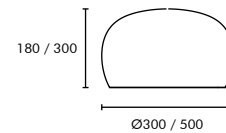

*Given Wattage and Lumens are with respect to LED module with Diffuser

OPTIONS AVAILABLE

CONTROL

- S - SWITCH
- D - DALI
- A - ANALOG

CCT

- 27 - 2700K
- 30 - 3000K
- 40 - 4000K
- 57 - 5700K
- 65 - 6500K