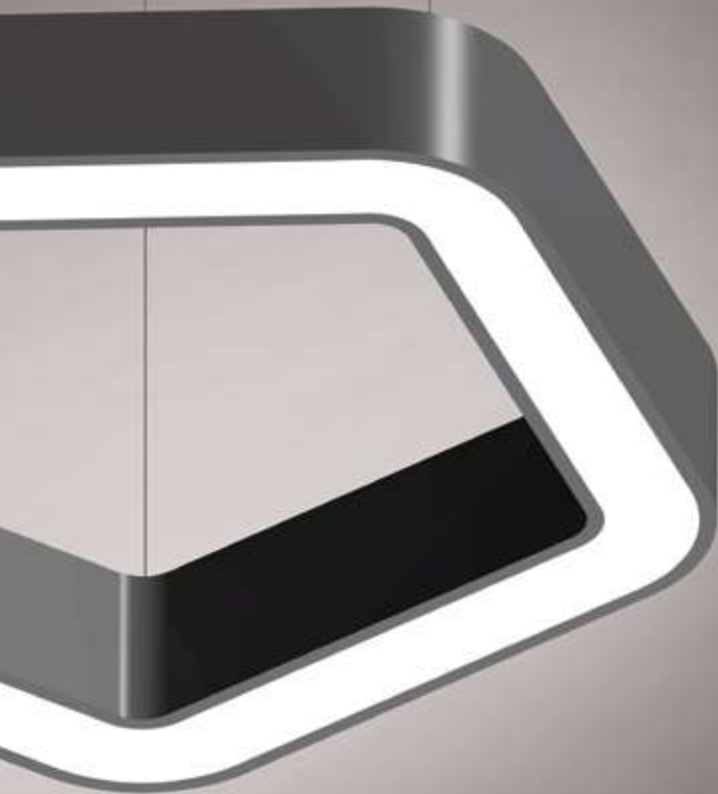

FEMKANT-SC