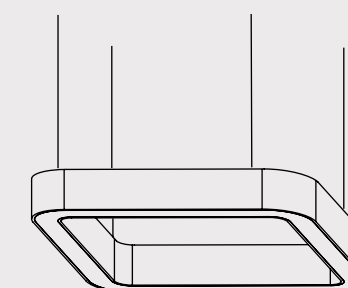

## SUSPENSION SYSTEM

- Suspension Length is customisable
- Standard Length of 1 meter cable provided with product

**Did you know what round shapes  
signify ..?**

**COWORK SPACING MEETING ROOM - CHENNAI**