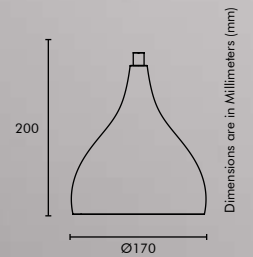

OPTIONS AVAILABLE

CONTROL

S - SWITCH

D - DALI

A - ANALOG

CCT

27 - 2700K

30 - 3000K

40 - 4000K

57 - 5700K

65 - 6500K

COLOR

01 ● Signal White

02 ● Jet Black

12 ● Brown Grey

26 ● Light Pink

32 ● Signal Blue

TUNABLE
3000K to 6000K

PRODUCT CODING

Select from options and Specify the CODE

*REPLACE Z - CONTROL, ### - CCT & COLOR

* Control and Tunable options are available only with the choice of LED module

* Customization available on SIZE and POWER

* Customized PAINT and POWDER COAT options available based on RAL

LIGHT SOURCE OPTIONS

DIFFUSER MOUNT OPTIONS