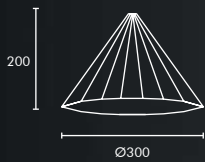

9W 540 LUMENS DS06 P03 DS## ##