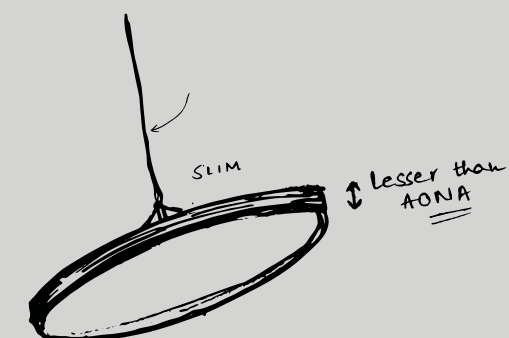

AONA SLIM

THE SLIMMER THE BETTER.....
Looks more Classy with Slimmer Body

30W	3000 LUMENS	GS1S X04 YZ## ##
40W	4000 LUMENS	GS1S X06 YZ## ##
60W	6000 LUMENS	GS1S X09 YZ## ##
100W	10000 LUMENS	GS1S X12 YZ## ##
150W	15000 LUMENS	GS1S X18 YZ## ##
200W	20000 LUMENS	GS1S X24 YZ## ##