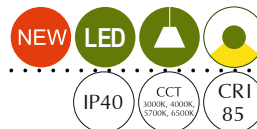

RUSTY

A	15W	1050 LUMENS	CC4A P02 DZ## DF		
	15W	1050 LUMENS	CC4A P03 DZ## DF		
	15W	1050 LUMENS	CC4A P04 DZ## DF		
B	10W	700 LUMENS	CC4B P03 DZ## DF		
	15W	1050 LUMENS	CC4B P04 DZ## DF		
C	10W	700 LUMENS	CC4C P03 DZ## DF		
	15W	1050 LUMENS	CC4C P04 DZ## DF		
D	10W	700 LUMENS	CC4D P01 DZ## DF		
	15W	1050 LUMENS	CC4D P02 DZ## DF		
E	15W	1050 LUMENS	CC5A P02 DZ## ##		
F	15W	1050 LUMENS	CC5B P02 DZ## ##		

*Given Wattage and Lumens are with respect to LED module with Diffuser

Dimensions are in Millimeters (mm)