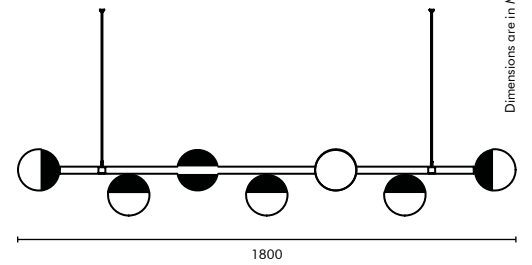

# OZO-CLUSTER

30W  
1800 LUMENS  
GL01 P06 FZ## ##

50W  
3000 LUMENS  
GL01 P15 FZ## ##

70W  
4200 LUMENS  
GL01 P18 FZ## ##

Dimensions are in Millimeters (mm)

\* Applicable Globe size is of 100mm or 150mm