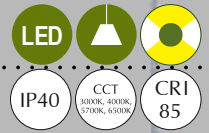

AKRYL

simple YET ELEGANT....