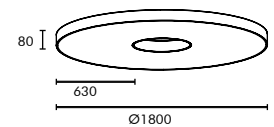

200W
18000 LUMENS
GS31 X18 YZ## ##

PMMA
Diffuser