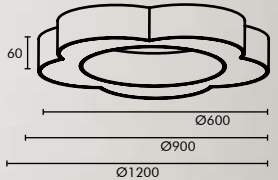

PMMA Diffuser

Dimensions are in Millimeters (mm)

Height available in 40mm, 60mm & 100mm

\* Mentioned Wattage and Lumens is for Direct Light Distribution