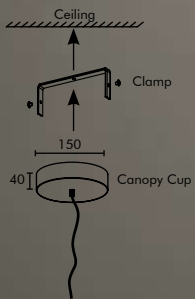

SUSPENSION SYSTEM

- Suspension Length is customisable
- Standard Length of 1 meter cable provided with product