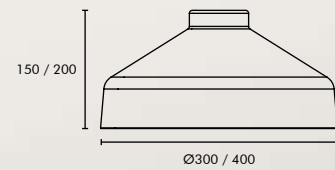

Dimensions are in Millimeters (mm)

*Given Wattage and Lumens are with respect to Lamp

OPTIONS AVAILABLE

CONTROL

S - SWITCH

D - DALI

A - ANALOG