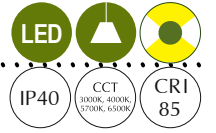

# OZO-CLUSTER

30W  
1800 LUMENS  
GL01 P06 FZ## ##

50W  
3000 LUMENS  
GL01 P15 FZ## ##

70W  
4200 LUMENS  
GL01 P18 FZ## ##

Dimensions are in Millimeters (mm)

\* Applicable Globe size is of 100mm or 150mm