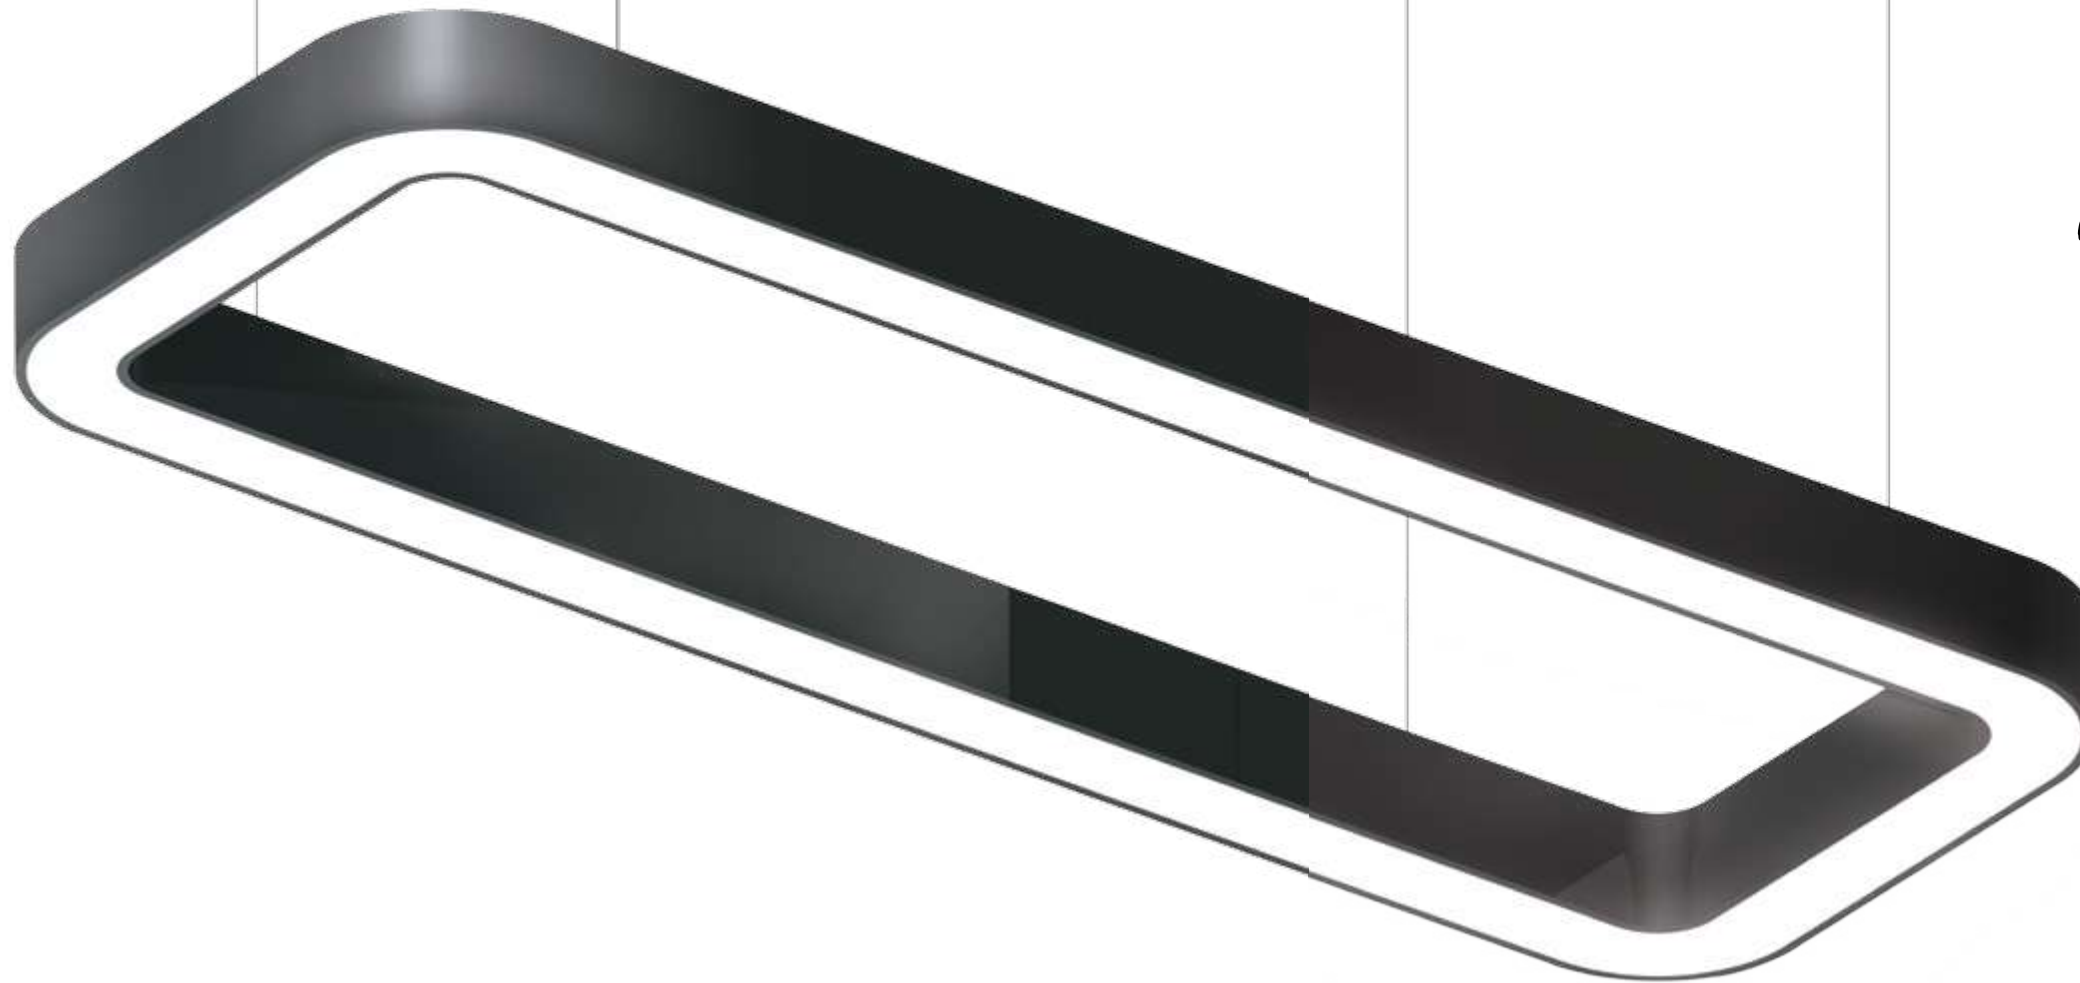

AAAYATA-SC