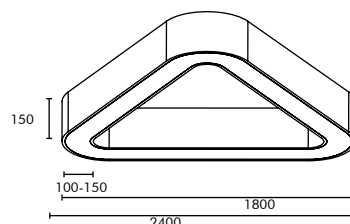

PMMA
Diffuser