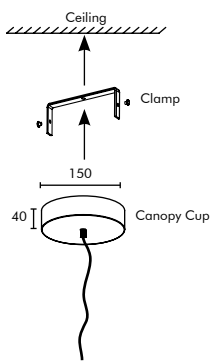

PMMA Diffuser

PMMA Diffuser

Stretch Fabric Diffuser

Dimensions are in Millimeters (mm)

\* Mentioned Wattage and Lumens is for Direct Light Distribution

SUSPENSION SYSTEM

- Suspension Length is customisable
- Standard Length of 1 meter cable provided with product