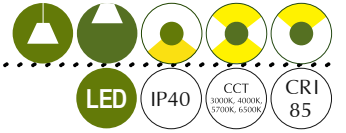

ESAGONO

20W	2000 LUMENS	GS21 X03 YZ### ##
30W	3000 LUMENS	GS21 X04 YZ### ##
40W	4000 LUMENS	GS21 X06 YZ### ##
60W	6000 LUMENS	GS21 X09 YZ### ##
100W	10000 LUMENS	GS21 X12 YZ### ##

150W	15000 LUMENS	GS21 X18 YZ### ##
200W	20000 LUMENS	GS21 X24 YZ### ##

PMMA Diffuser

Stretch Fabric Diffuser

* Mentioned Wattage and Lumens is for Direct Light Distribution

OPTIONS AVAILABLE

MOUNTING

P - Pendant

LIGHT DISTRIBUTION

D - Direct

I - Indirect

F - Direct & Indirect

CONTROL

S -

D -

A -

CCT

27 - 2700K

30 - 3000K

40 - 4000K

57 - 5700K

65 - 6500K

COLOR

01 ○ Signal White

02 ● Jet Black

03 ● Graphite Grey

04 ● Traffic Yellow

05 ● Pure Orange

06 ● Traffic Red

07 ● Baby Blue

08 ● Grass Green

S - Surface Mount

D - Direct

PRODUCT CODING

Select from options and Specify the CODE

*REPLACE X - MOUNTING, Y - LIGHT DISTRIBUTION, Z - CONTROL, ### ## - CCT & COLOR

* Customization available on SIZE and POWER

* Customized PAINT and POWDER COAT options available based on RAL