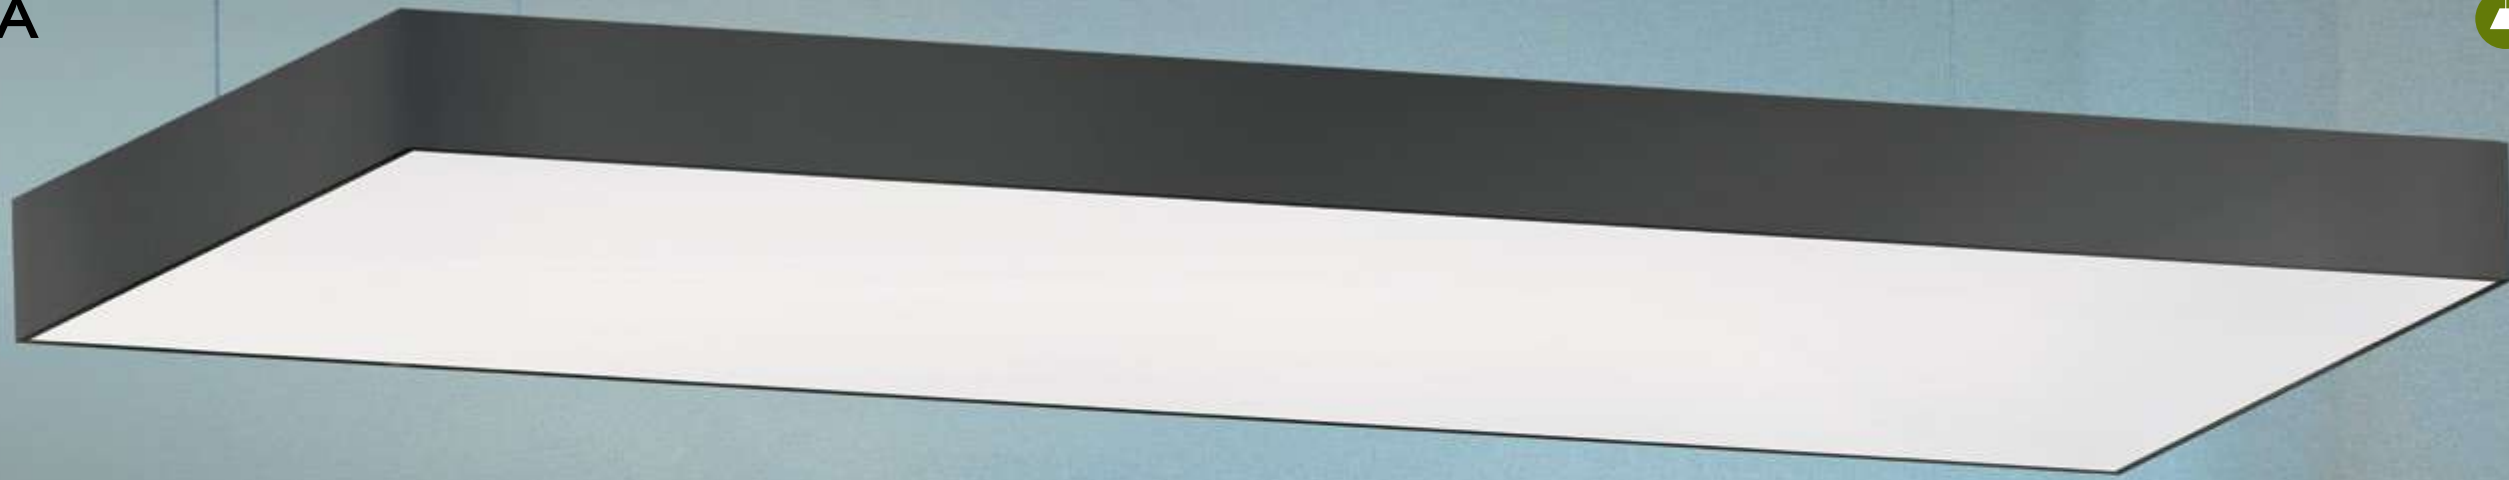

ABLE
ACCORD
YEARN
AUTHENTIC
TASTEFUL
ATTRACTIVE

RECTANGLE SHAPE REPRESENT STABILITY. IT ALSO REPRESENTS HONESTY AND SOLIDITY. WE TRUST THE SHAPE BECAUSE IT FEELS DEPENDABLE AND SAFE.

OPTIONS AVAILABLE

MOUNTING

P - Pendant

LIGHT DISTRIBUTION

D - Direct

I - Indirect

F - Direct & Indirect

CONTROL

S -

D -

A -

CCT

27 - 2700K

30 - 3000K

40 - 4000K

57 - 5700K

65 - 6500K

COLOR

01 Signal White

02 Jet Black

03 Graphite Grey

04 Traffic Yellow

05 Pure Orange

06 Traffic Red

07 Baby Blue

08 Grass Green

PRODUCT CODING

Select from options and Specify the CODE

*REPLACE X - MOUNTING, Y - LIGHT DISTRIBUTION, Z - CONTROL, ### - CCT & COLOR

* Customization available on SIZE and POWER

* Customized PAINT and POWDER COAT options available based on RAL

TUNABLE
3000K to 6000K

40W	4000 LUMENS	GS09 X06 YZ## ##
60W	6000 LUMENS	GS09 X09 YZ## ##
100W	10000 LUMENS	GS09 X12 YZ## ##
150W	15000 LUMENS	GS09 X18 YZ## ##
200W	20000 LUMENS	GS09 X24 YZ## ##

* Mentioned Wattage and Lumens is for Direct Light Distribution