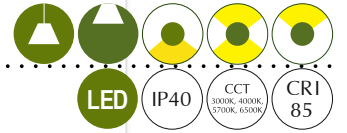

TREKANT-C

30W	2400 LUMENS	GS14 X04 YZ### ##
40W	3200 LUMENS	GS14 X06 YZ### ##
60W	4800 LUMENS	GS14 X09 YZ### ##
100W	8000 LUMENS	GS14 X12 YZ### ##
150W	12000 LUMENS	GS14 X18 YZ### ##
200W	16000 LUMENS	GS14 X24 YZ### ##

PMMA Diffuser

PMMA Diffuser

Dimensions are in Millimeters (mm)

PMMA Diffuser

* Mentioned Wattage and Lumens is for Direct Light Distribution

OPTIONS AVAILABLE

MOUNTING

P - Pendant

LIGHT DISTRIBUTION

D - Direct

I - Indirect

F - Direct & Indirect

CONTROL

S - SWITCH

D - DALI

A - ANALOG

CCT

27 - 2700K

30 - 3000K

40 - 4000K

57 - 5700K

65 - 6500K

COLOR

01 ○ Signal White

02 ● Jet Black

03 ● Graphite Grey

04 ● Traffic Yellow

05 ● Pure Orange

06 ● Traffic Red

07 ● Baby Blue

08 ● Grass Green

S - Surface Mount

D - Direct

PRODUCT CODING

Select from options and Specify the CODE

*REPLACE X - MOUNTING, Y - LIGHT DISTRIBUTION, Z - CONTROL, ### - CCT & COLOR

* Customization available on SIZE and POWER

* Customized PAINT and POWDER COAT options available based on RAL