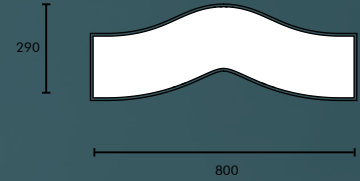

# Independent fixtures that could be put together to create customized AMOEBA

35W 2800 LUMENS DS33 P01 DZ### ##

40W 2000 LUMENS DS33 P02 DZ### ##

25W 3200 LUMENS DS33 P03 DZ### ##

32W 3200 LUMENS DS33 P04 DZ### ##