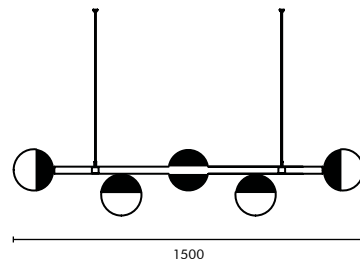

# OZO-CLUSTER

30W  
1800 LUMENS  
GL01 P06 FZ## ##

50W  
3000 LUMENS  
GL01 P15 FZ## ##

70W  
4200 LUMENS  
GL01 P18 FZ## ##

Dimensions are in Millimeters (mm)

\* Applicable Globe size is of 100mm or 150mm