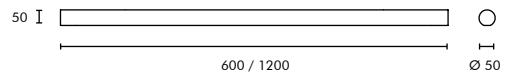

OPTIONS AVAILABLE

CONTROL

- S - SWITCH
- D - DALI
- A - ANALOG

CCT

- 27 - 2700K
- 30 - 3000K
- 40 - 4000K
- 57 - 5700K
- 65 - 6500K

WOOD

- 09 Red Oak
- 10 Teak
- 11 Walnut
- 12 White Oak

TUNABLE
3000K to 6000K

PRODUCT CODING

Select from options and Specify the CODE

*REPLACE Z - CONTROL, ## ## - CCT & WOOD

* Customization available on SIZE and POWER

* Possible customization in wood is available

LIGHT SOURCE