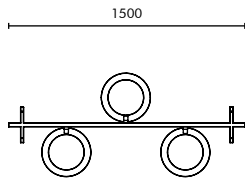

60W
4800 LUMENS
DS02 P15 FZ## ##