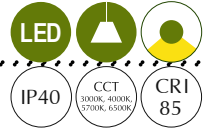

LATICA

40W	4000 LUMENS	GS28 P06 DZ## ##
60W	6000 LUMENS	GS28 P09 DZ## ##
100W	10000 LUMENS	GS28 P12 DZ## ##
150W	15000 LUMENS	GS28 P18 DZ## ##

PMMA Diffuser