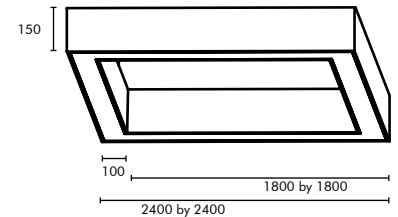

Dimensions are in Millimeters (mm)

* Mentioned Wattage and Lumens is for Direct Light Distribution

OPTIONS AVAILABLE

MOUNTING

P - Pendant

LIGHT DISTRIBUTION

D - Direct

I - Indirect

F - Direct & Indirect

CONTROL

S -

D -

A -

CCT

- 27 - 2700K
- 30 - 3000K
- 40 - 4000K
- 57 - 5700K
- 65 - 6500K

COLOR

- 01 ○ Signal White
- 02 ● Jet Black
- 03 ● Graphite Grey
- 04 ● Traffic Yellow
- 05 ● Pure Orange
- 06 ● Traffic Red
- 07 ● Baby Blue
- 08 ● Grass Green

S - Surface Mount

D - Direct

PRODUCT CODING

Select from options and Specify the CODE

*REPLACE X - MOUNTING, Y - LIGHT DISTRIBUTION, Z - CONTROL, ## ## - CCT & COLOR

* Customization available on SIZE and POWER

* Customized PAINT and POWDER COAT options available based on RAL