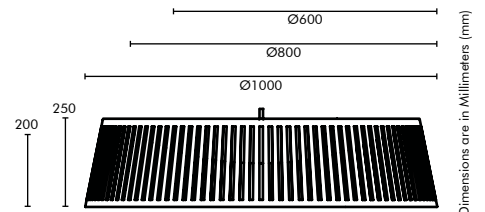

SUSPENSION SYSTEM

For 450mm Diameter and below

For 600mm Diameter and above

Suspended lamp in Aluminium body with transparent Acrylic Formed Diffuser.
The height of Diffuser can be same as Metal frame or lesser, depending on Customer requirement.

30W	2400 LUMENS	DS07 P06 DZ### ##
40W	3200 LUMENS	DS07 P08 DZ### ##
60W	4800 LUMENS	DS07 P10 DZ### ##

Formed Acrylic Diffuser