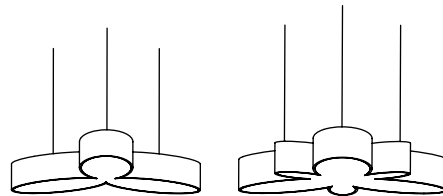

SUSPENSION SYSTEM

- Suspension Length is customisable
- Standard Length of 1 meter cable provided with product

TUNABLE
3000K to 6000K

OPTIONS AVAILABLE

CONTROL	CCT	COLOR
S - SWITCH	27 - 2700K	01 ○ Signal White
D - DALI	30 - 3000K	02 ● Jet Black
A - ANALOG	40 - 4000K	03 ● Graphite Grey
	57 - 5700K	04 ● Traffic Yellow
	65 - 6500K	23 ● Ruby Red

PRODUCT CODING

Select from options and Specify the CODE

*REPLACE Z - CONTROL, ## ## - CCT & COLOR

* Customization available on SIZE and POWER

* Customized PAINT and POWDER COAT options available based on RAL