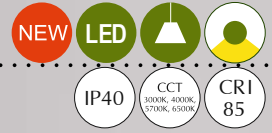

FUNELO

10W   700 LUMENS   SP10 P01 DZ## ##

*Given Wattage and Lumens are with respect to Lamp