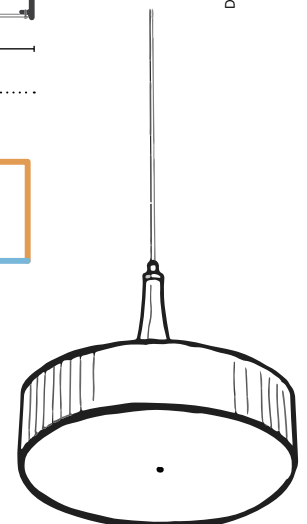

LIGHT SOURCE