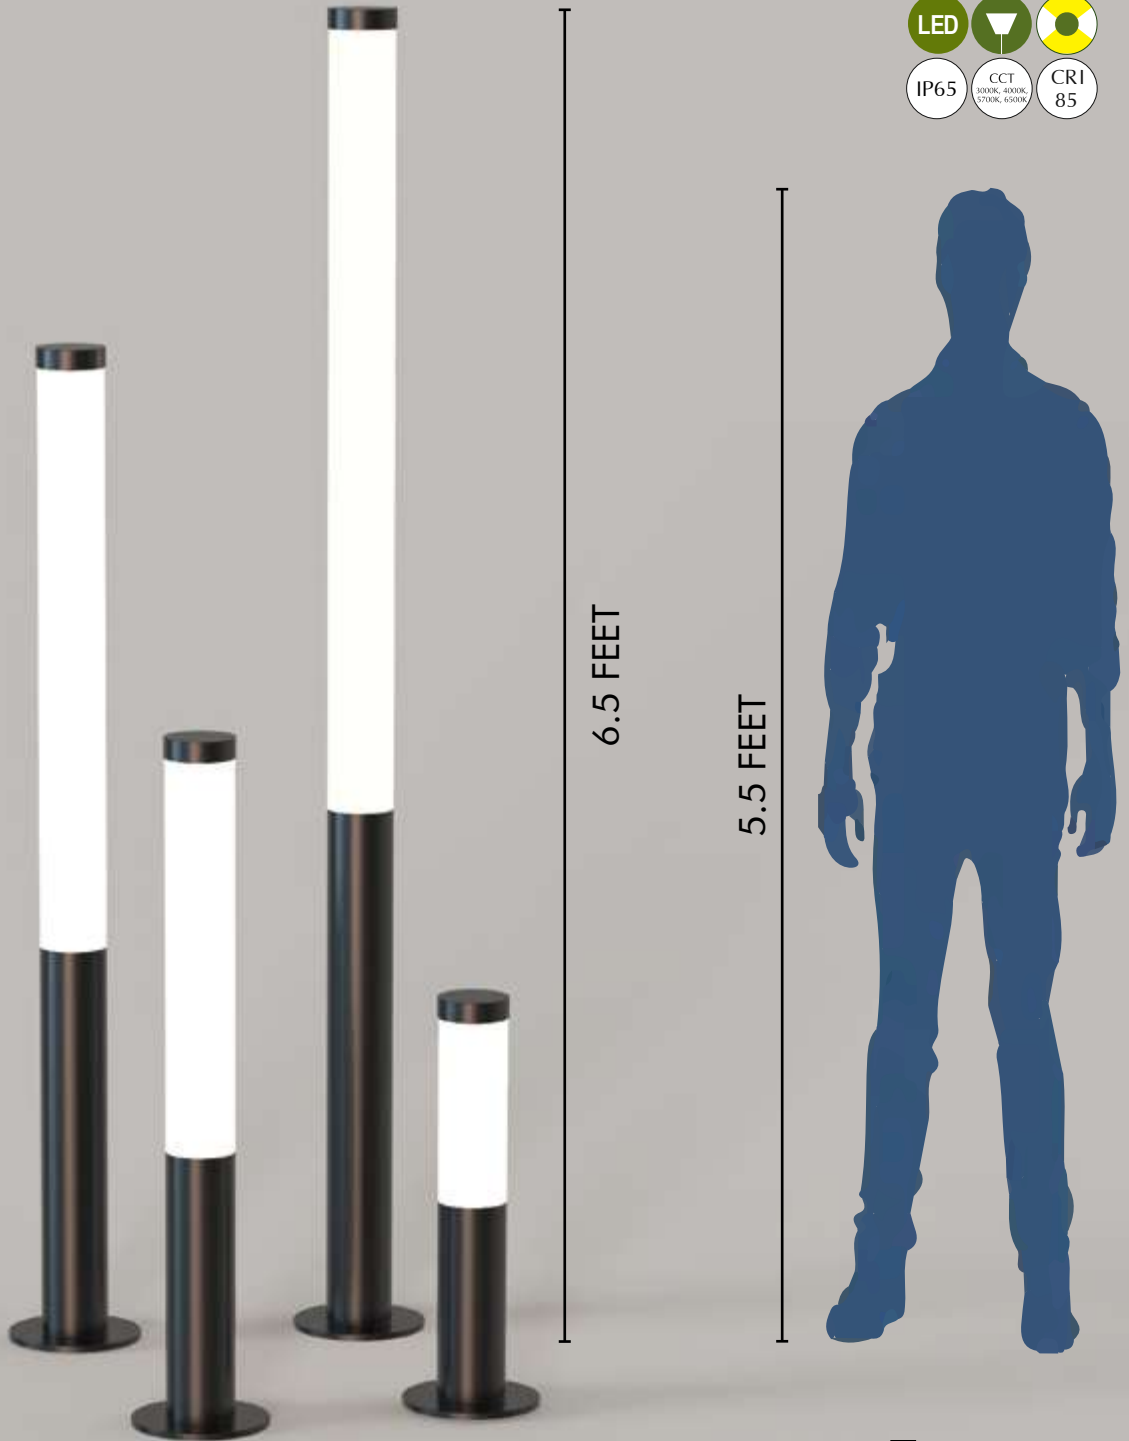

# POLLAR

6.5 FEET

5.5 FEET

Dimensions are in Millimeters (mm)

10W	600 LUMENS	AC08 F06 FS## ##
15W	900 LUMENS	AC08 F09 FS## ##
20W	1200 LUMENS	AC08 F15 FS## ##
30W	1800 LUMENS	AC08 F20 FS## ##