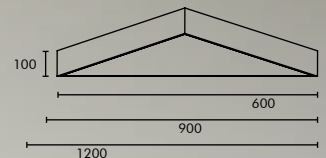

20W	2000 LUMENS	GS13 X03 YZ## ##	PMMA Diffuser
30W	3000 LUMENS	GS13 X04 YZ## ##	
40W	4000 LUMENS	GS13 X06 YZ## ##	PMMA Diffuser
60W	6000 LUMENS	GS13 X09 YZ## ##	
100W	10000 LUMENS	GS13 X12 YZ## ##	
150W	15000 LUMENS	GS13 X18 YZ## ##	Stretch Fabric Diffuser
200 W	20000 LUMENS	GS13 X24 YZ## ##	

Dimensions are in Millimeters (mm)

* Mentioned Wattage and Lumens is for Direct Light Distribution

OPTIONS AVAILABLE

MOUNTING

LIGHT DISTRIBUTION

CONTROL

CCT

- 27 - 2700K
- 30 - 3000K
- 40 - 4000K
- 57 - 5700K
- 65 - 6500K

COLOR

- 01 ○ Signal White
- 02 ● Jet Black
- 04 ● Traffic Yellow
- 06 ● Traffic Red
- 07 ● Baby Blue
- 10 ● Fern Green
- 21 ● Salmon Orange

TUNABLE
3000K to 6000K

PRODUCT CODING

Select from options and Specify the CODE

*REPLACE X - MOUNTING, Y - LIGHT DISTRIBUTION, Z - CONTROL, ## ## - CCT & COLOR

* Customization available on SIZE and POWER

* Customized PAINT and POWDER COAT options available based on RAL