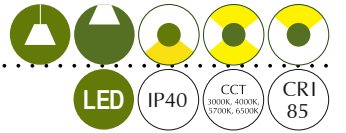

AAAYATA-SC