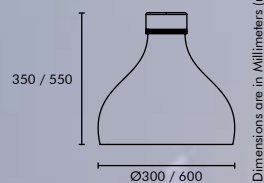

Dimensions are in Millimeters (mm)

**TUNABLE**  
3000K to 6000K