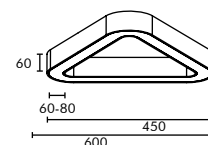

TREKANT-SC

30W   2400 LUMENS   GS16 X04 YZ## ##

40W   3200 LUMENS   GS16 X06 YZ## ##

60W   4800 LUMENS   GS16 X09 YZ## ##

100W   8000 LUMENS   GS16 X12 YZ## ##

150W   12000 LUMENS   GS16 X18 YZ## ##

200W   16000 LUMENS   GS16 X24 YZ## ##

PMMA
Diffuser

PMMA
Diffuser

PMMA
Diffuser

Dimensions are in Millimeters (mm)

* Mentioned Wattage and Lumens is for Direct Light Distribution

OPTIONS AVAILABLE

MOUNTING

P - Pendant

LIGHT DISTRIBUTION

D - Direct

I - Indirect

F - Direct & Indirect

CONTROL

S -

SWITCH

D -

DALI

A -

ANALOG

CCT

27 - 2700K

30 - 3000K

40 - 4000K

57 - 5700K

65 - 6500K

COLOR

01 ○ Signal White

02 ● Jet Black

04 ● Traffic Yellow

05 ● Pure Orange

06 ● Traffic Red

07 ● Baby Blue

08 ● Grass Green

46 ● Mahogany Brown

S - Surface Mount

D - Direct

PRODUCT CODING

Select from options and Specify the CODE

*REPLACE X - MOUNTING, Y - LIGHT DISTRIBUTION, Z - CONTROL, ## ## - CCT & COLOR

* Customization available on SIZE and POWER

* Customized PAINT and POWDER COAT options available based on RAL