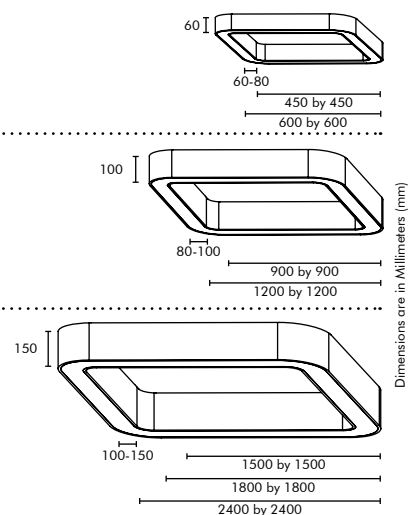

QUADRAT-SC

30W	2400 LUMENS	GS08 X04 YZ## ##	PMMA Diffuser
40W	3200 LUMENS	GS08 X06 YZ## ##	PMMA Diffuser
60W	4800 LUMENS	GS08 X09 YZ## ##	PMMA Diffuser
100W	8000 LUMENS	GS08 X12 YZ## ##	PMMA Diffuser
120W	9600 LUMENS	GS08 X15 YZ## ##	PMMA Diffuser
150W	12000 LUMENS	GS08 X18 YZ## ##	PMMA Diffuser
200W	16000 LUMENS	GS08 X24 YZ## ##	PMMA Diffuser

* Mentioned Wattage and Lumens is for Direct Light Distribution

OPTIONS AVAILABLE

MOUNTING

P - Pendant

S - Surface Mount

LIGHT DISTRIBUTION

D - Direct

I - Indirect

F - Direct & Indirect

D - Direct

CONTROL

S -

D -

A -

CCT

27 - 2700K

30 - 3000K

40 - 4000K

57 - 5700K

65 - 6500K

COLOR

01 Signal White

02 Jet Black

03 Graphite Grey

04 Traffic Yellow

05 Pure Orange

07 Baby Blue

08 Grass Green

49 Black Red

PRODUCT CODING

Select from options and Specify the CODE

*REPLACE X - MOUNTING, Y - LIGHT DISTRIBUTION, Z - CONTROL, ### - CCT & COLOR

* Customization available on SIZE and POWER

* Customized PAINT and POWDER COAT options available based on RAL

SQUARES ARE ALSO SEEN AS PARTICULARLY STABLE AND ORDERLY, STANDING FIRM FOUNDATIONS, BOTH METAPHORICALLY AND LITERALLY.

SUSPENSION SYSTEM

- Suspension Length is customisable
- Standard Length of 1 meter cable provided with product