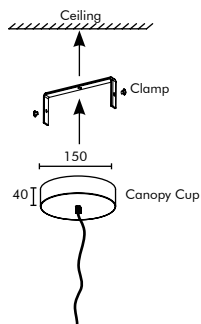

LED IP40 CCT 3000K, 4000K, 5700K, 6000K CR1 85

SUSPENSION SYSTEM

- Suspension Length is customisable
- Standard Length of 1 meter cable provided with product

**CIRCLES HAVE NO BEGINNING OR END,**

**AS THEY REPRESENT life AND THE lifecycle.**