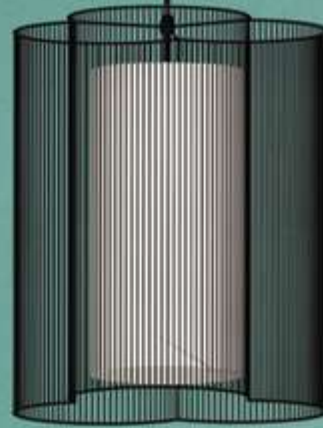

CAGE

NEW

IP40

CCT
3000K, 4000K,
5700K, 6500K

CR1
85

20W 1400 LUMENS DS25 P03 DZ### ##

30W 2100 LUMENS DS25 P04 DZ### ##

20W 1200 LUMENS DS26 P03 DZ### ##

30W 1800 LUMENS DS26 P04 DZ### ##

40W 2400 LUMENS DS26 P06 DZ### ##

Dimensions are in Millimeters (mm)

OPTIONS AVAILABLE

CONTROL

S - SWITCH

D - DALI

A - ANALOG

CCT

27 - 2700K

30 - 3000K

40 - 4000K

57 - 5700K

65 - 6500K

COLOR

01 ○ Signal White

02 ● Jet Black

51 ● Perl Gold

52 ● Perl Dark Grey

TUNABLE
3000K to 6000K

PRODUCT CODING

Select from options and Specify the CODE

*REPLACE Z - CONTROL, ### - CCT & COLOR

* Customization available on SIZE and POWER

* Customized PAINT options available based on RAL

LIGHT SOURCE

LED Module