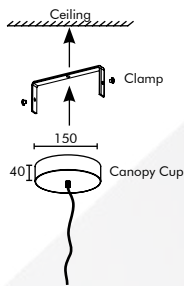

- Suspension Length is customisable
- Standard Length of 1 meter cable provided with product

30W	2400 LUMENS	GS2S X04 YZ## ##
40W	3200 LUMENS	GS2S X06 YZ## ##
60W	4800 LUMENS	GS2S X09 YZ## ##
100W	8000 LUMENS	GS2S X12 YZ## ##
150W	12000 LUMENS	GS2S X18 YZ## ##