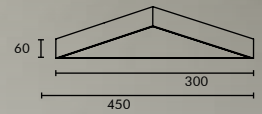

20W	2000 LUMENS	GS13 X03 YZ## ##	PMMA Diffuser
30W	3000 LUMENS	GS13 X04 YZ## ##	
40W	4000 LUMENS	GS13 X06 YZ## ##	PMMA Diffuser
60W	6000 LUMENS	GS13 X09 YZ## ##	
100W	10000 LUMENS	GS13 X12 YZ## ##	
150W	15000 LUMENS	GS13 X18 YZ## ##	Stretch Fabric Diffuser
200 W	20000 LUMENS	GS13 X24 YZ## ##	

Dimensions are in Millimeters (mm)

* Mentioned Wattage and Lumens is for Direct Light Distribution

OPTIONS AVAILABLE

MOUNTING

LIGHT DISTRIBUTION

CONTROL

CCT

- 27 - 2700K
- 30 - 3000K
- 40 - 4000K
- 57 - 5700K
- 65 - 6500K

COLOR

- 01 ○ Signal White
- 02 ● Jet Black
- 04 ● Traffic Yellow
- 06 ● Traffic Red
- 07 ● Baby Blue
- 10 ● Fern Green
- 21 ● Salmon Orange

TUNABLE
3000K to 6000K

PRODUCT CODING

Select from options and Specify the CODE

*REPLACE X - MOUNTING, Y - LIGHT DISTRIBUTION, Z - CONTROL, ## ## - CCT & COLOR

* Customization available on SIZE and POWER

* Customized PAINT and POWDER COAT options available based on RAL