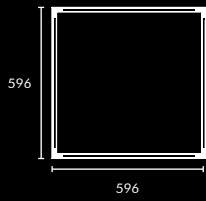

20W

1600 LUMENS

GR06 R05 DZ### ##