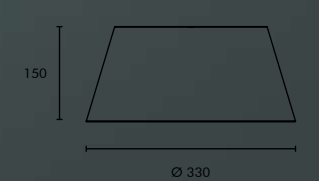

Dimensions are in Millimeters (mm)

TUNABLE
3000K to 6000K