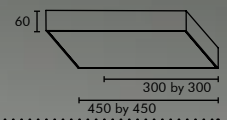

PMMA Diffuser

PMMA Diffuser

Stretch Fabric Diffuser

Dimensions are in Millimeters (mm)

\* Mentioned Wattage and Lumens is for Direct Light Distribution

SUSPENSION SYSTEM

- Suspension Length is customisable
- Standard Length of 1 meter cable provided with product