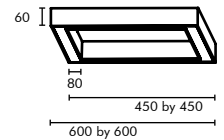

Dimensions are in Millimeters (mm)

* Mentioned Wattage and Lumens is for Direct Light Distribution

OPTIONS AVAILABLE

MOUNTING

P - Pendant

LIGHT DISTRIBUTION

D - Direct

I - Indirect

F - Direct & Indirect

CONTROL

S -

D -

A -

CCT

- 27 - 2700K
- 30 - 3000K
- 40 - 4000K
- 57 - 5700K
- 65 - 6500K

COLOR

- 01 ○ Signal White
- 02 ● Jet Black
- 03 ● Graphite Grey
- 04 ● Traffic Yellow
- 05 ● Pure Orange
- 06 ● Traffic Red
- 07 ● Baby Blue
- 08 ● Grass Green

S - Surface Mount

D - Direct

PRODUCT CODING

Select from options and Specify the CODE

*REPLACE X - MOUNTING, Y - LIGHT DISTRIBUTION, Z - CONTROL, ## ## - CCT & COLOR