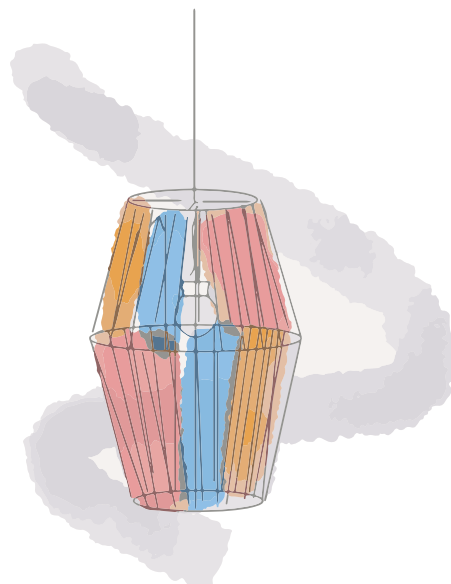

Lamp

PRODUCT CODING

Select from options and Specify the CODE

*REPLACE ### - CCT & COLOR

- Customization available on SIZE and POWER
- Multicolour option available on request