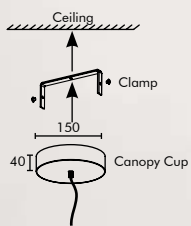

SUSPENSION SYSTEM

- Suspension Length is customisable
- Standard Length of 1 meter cable provided with product

OPTIONS AVAILABLE

MOUNTING

P - Pendant

LIGHT DISTRIBUTION

D - Direct

I - Indirect

F - Direct & Indirect

CONTROL

S - SWITCH

D - DALI

A - ANALOG

CCT

- 27 - 2700K
- 30 - 3000K
- 40 - 4000K
- 57 - 5700K
- 65 - 6500K

COLOR

- 01 Signal White
- 02 Jet Black
- 03 Graphite Grey
- 04 Traffic Yellow
- 05 Pure Orange

S - Surface Mount

D - Direct

PRODUCT CODING

Select from options and Specify the CODE

*REPLACE X - MOUNTING, Y - LIGHT DISTRIBUTION, Z - CONTROL, ### - CCT & COLOR

* Customization available on SIZE and POWER

* Customized PAINT and POWDER COAT options available based on RAL