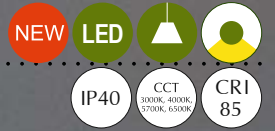

20W   1600 LUMENS   SP07 P02 DZ### ##

*Given Wattage and Lumens are with respect to LED module with Diffuser

OPTIONS AVAILABLE

CONTROL

S - SWITCH

D - DALI

A - ANALOG

CCT

27 - 2700K

30 - 3000K

40 - 4000K

57 - 5700K

65 - 6500K

COLOR

01 ● Signal White

02 ● Jet Black

03 ● Graphite Grey

13 ● Concrete Grey

23 ● Ruby Red

38 ● Pale Green

TUNABLE
3000K to 6000K