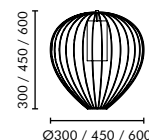

Dimensions are in Millimeters (mm)

OPTIONS AVAILABLE

CONTROL

S - SWITCH

D - DALI

A - ANALOG

CCT

27 - 2700K

30 - 3000K

40 - 4000K

57 - 5700K

65 - 6500K

COLOR

01 ○ Signal White

02 ● Jet Black

03 ● Graphite Grey

51 ● Perl Gold

52 ● Perl Dark Grey

TUNABLE

3000K to 6000K

PRODUCT CODING

Select from options and Specify the CODE

*REPLACE Z - CONTROL, ## ## - CCT & COLOR

* Customization available on SIZE and POWER

* Customized PAINT and POWDER COAT options available based on RAL

LIGHT SOURCE

LED Module