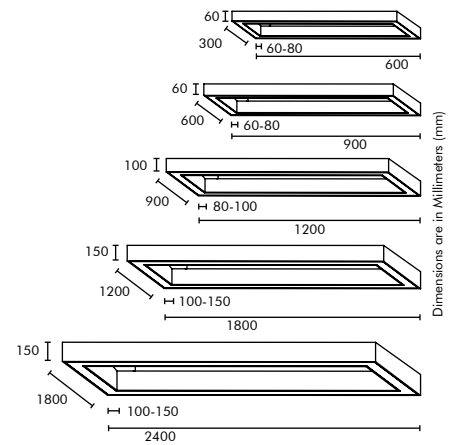

* Mentioned Wattage and Lumens is for Direct Light Distribution