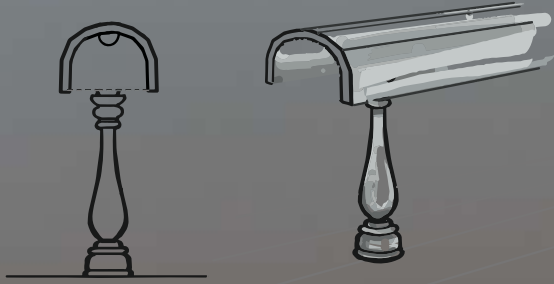

5W	350 LUMENS	WD08 T03 DZ## ##
10W	700 LUMENS	WD08 T06 DZ## ##
15W	1050 LUMENS	WD08 T09 DZ## ##
20W	1400 LUMENS	WD08 T12 DZ## ##
30W	2100 LUMENS	WD08 T18 DZ## ##

*Single leg for 600mm Length and below

LIGHT SOURCE