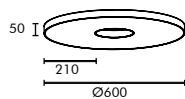

30W
2700 LUMENS
GS31 X06 YZ## ##

PMMA
Diffuser