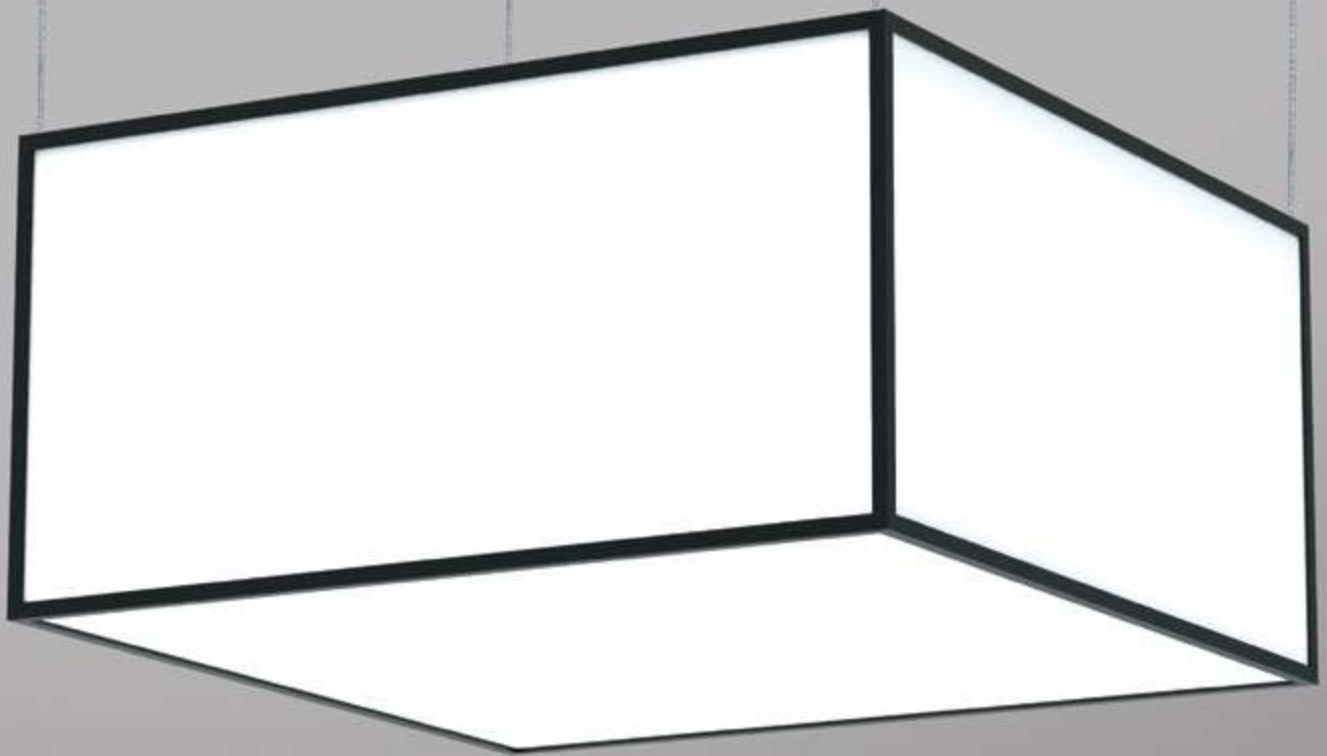

AKRYL

simple YET ELEGANT....