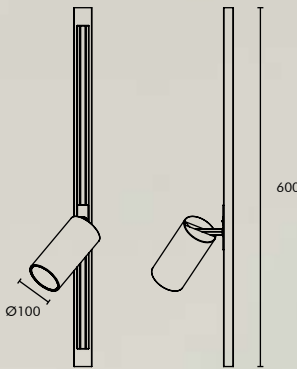

SLIDE

NEW LED

IP40

CCT
3000K, 4000K,
5700K, 6500K

CR1
85

Dimensions are in Millimeters (mm)

10W 700 LUMENS WD09 W06 DZ###

OPTIONS AVAILABLE

CONTROL	CCT	WOOD
S - SWITCH	27 - 2700K	03 Beech
D - DALI	30 - 3000K	05 Cherry
A - ANALOG	40 - 4000K	06 Mahogany
	57 - 5700K	10 Teak
	65 - 6500K	

PRODUCT CODING

Select from options and Specify the CODE

*REPLACE Z - CONTROL, ### - CCT & WOOD

* Customization available on SIZE and POWER

* Possible customization in wood is available

LIGHT SOURCE

LED Module