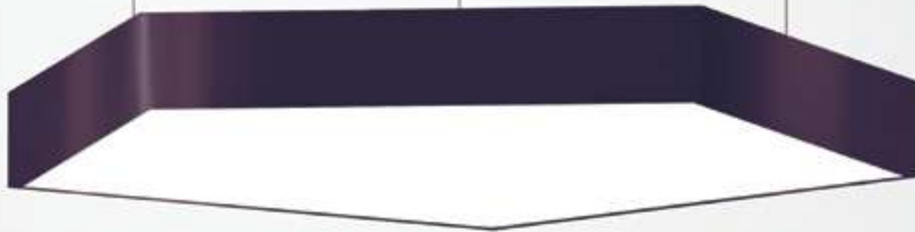

FEMKANT

30W	3000 LUMENS	GS17 X04 YZ## ##
40W	4000 LUMENS	GS17 X06 YZ## ##
60W	6000 LUMENS	GS17 X09 YZ## ##
100W	10000 LUMENS	GS17 X12 YZ## ##

150W	15000 LUMENS	GS17 X18 YZ## ##
200W	20000 LUMENS	GS17 X24 YZ## ##

PMMA Diffuser

Stretch Fabric Diffuser

* Mentioned Wattage and Lumens is for Direct Light Distribution

OPTIONS AVAILABLE

MOUNTING

P - Pendant

LIGHT DISTRIBUTION

D - Direct

I - Indirect

F - Direct & Indirect

CONTROL

S - SWITCH

D - DALI

A - ANALOG

CCT

27 - 2700K

30 - 3000K

40 - 4000K

57 - 5700K

65 - 6500K

COLOR

01 Signal White

02 Jet Black

03 Graphite Grey

04 Traffic Yellow

05 Pure Orange

07 Baby Blue

08 Grass Green

30 Signal Violet

S - Surface Mount

D - Direct

PRODUCT CODING

Select from options and Specify the CODE

*REPLACE X - MOUNTING, Y - LIGHT DISTRIBUTION, Z - CONTROL, ## ## - CCT & COLOR

* Customization available on SIZE and POWER

* Customized PAINT and POWDER COAT options available based on RAL