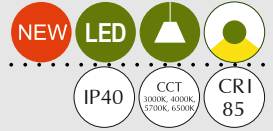

PLAST

30W 2400 LUMENS FP04 P04 DZ### ##

*Given Wattage and Lumens are with respect to LED module with Diffuser

10W 700 LUMENS FP05 P02 DZ### ##

*Given Wattage and Lumens are with respect to LED module with Diffuser

Dimensions are in Millimeters (mm)

OPTIONS AVAILABLE

CONTROL

S - SWITCH

D - DALI

A - ANALOG

CCT

27 - 2700K

30 - 3000K

40 - 4000K

57 - 5700K

65 - 6500K

COLOR

01 ○ Signal White

02 ● Jet Black

17 ● Sulfer Yellow

23 ● Ruby Red

24 ● Beige Red

34 ● Cobalt Blue

38 ● Pale Green

TUNABLE
3000K to 6000K

PRODUCT CODING

Select from options and Specify the CODE

*REPLACE Z - CONTROL, ### - CCT & COLOR

* Customization available on SIZE and POWER

* Customized PAINT and POWDER COAT options available based on RAL

LIGHT SOURCE OPTIONS