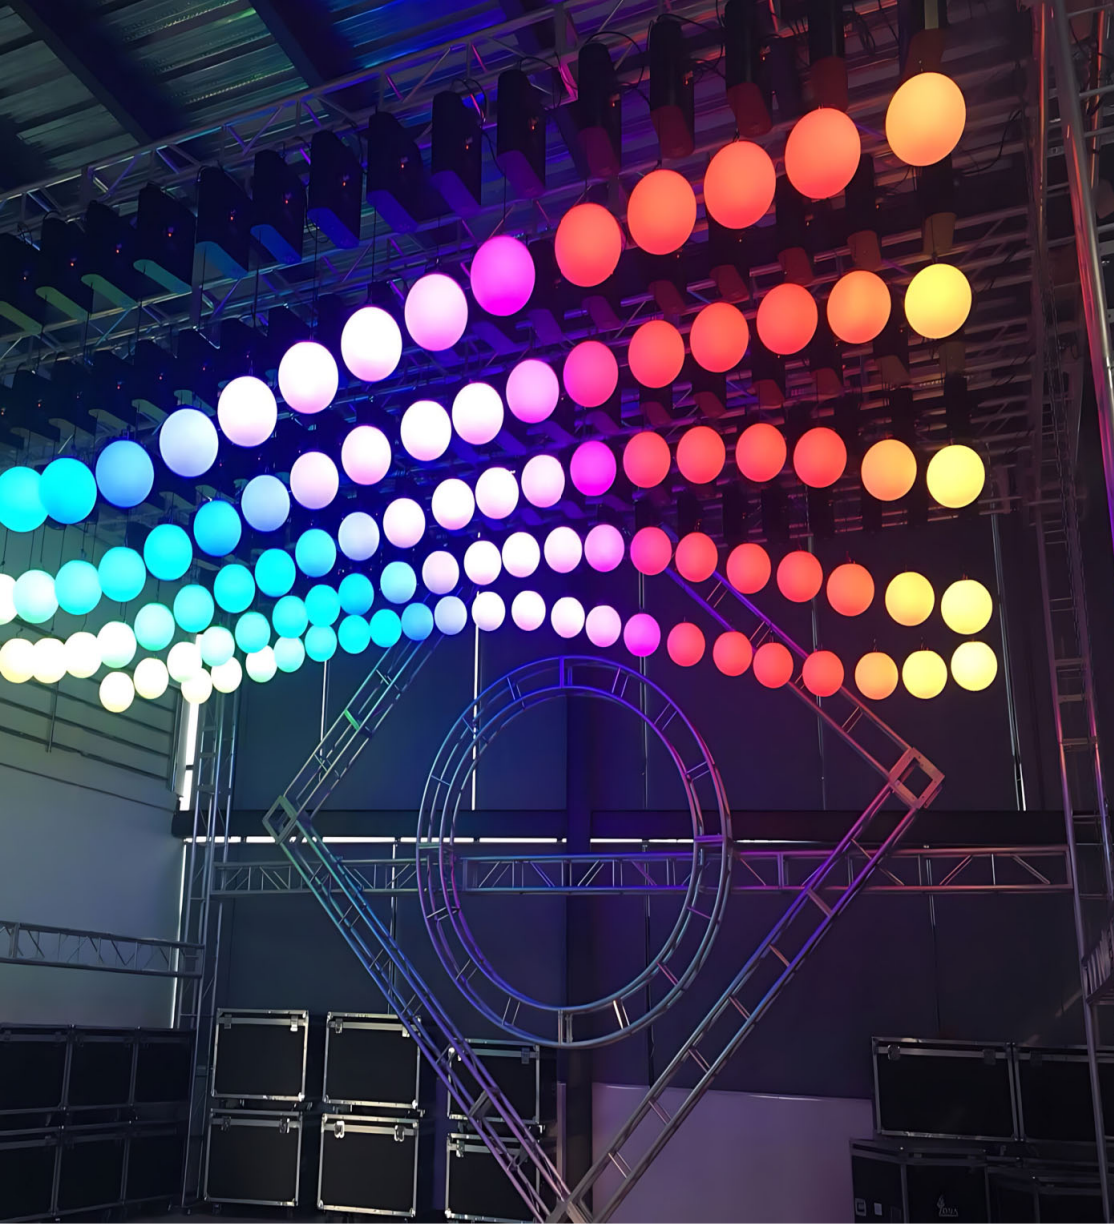

Precision and Excellence

The success of Kinetic Lights installation lies in the expertise of our specialized team, comprising skilled engineers, designers, and technicians. From conceptualization to commissioning, every detail was meticulously planned and executed.