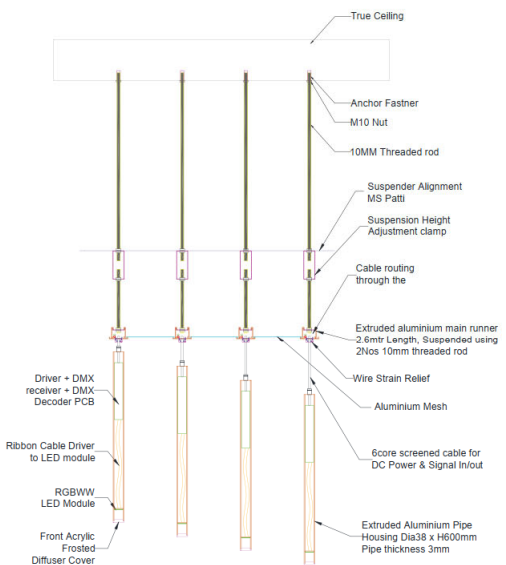

## Installation Highlights:

- Custom-designed aluminum mesh ceiling, precision-mounted to ensure structural integrity.
- Threaded rod suspenders and height adjustment clamps for flawless alignment and flexibility.
- Seamless integration of kinetic lights with DMX control systems for unparalleled performance.